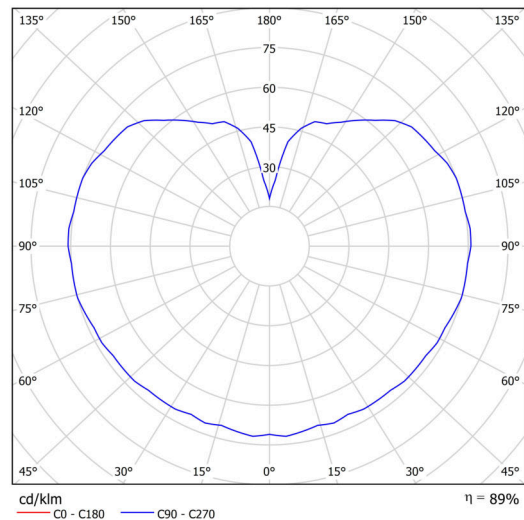

Luminous

Lum. flux of luminaire	7610 lm
Lum. flux of light source	8650 lm
Lum. flux of light source in emergency mode	170 lm
Luminaire efficacy	146 lm/W
Temperature	4000 K
Rated life time LED L80/B10	100000 hours