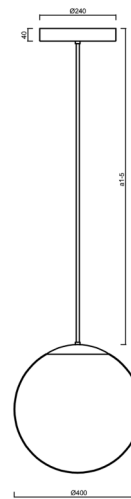

## ADRIA P3 HP

LED-5L08E850Z11/096/a4/NK1W NB 4K#

[WWW.OSMONT.CZ](http://WWW.OSMONT.CZ)

# ADRIA P3 HP

Product code: ADR72533

Type: LED-5L08E850Z11/096/a4/NK1W NB 4K#

Short description of the luminaire: Stainless steel brushed | pendant high-power LED light with emergency backup combined | TRIPLEX OPAL hand blown glass shade | rod pendant 80 cm |

## Technical

Types of luminaires	Emergency combined
Mounting type	Suspended - rod
Base material	stainless steel steel
Shade material	three-layer glass TRIPLEX OPAL
Base color	brushed stainless steel
Shade color	white
Holding the shade	steel holder
Mounting location	ceiling
Width	400 mm
Length	400 mm
Height	400 mm
Diameter	ø 400 mm
Hinge length	800 mm
mounting holes (diameter)	3xØ5mm
Cable entrance	2xØ16mm
Energy Class	D
Impact strength	IK01
Operating temperature	from 0°C to +30°C