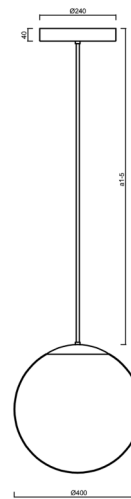

ADRIA P3 HP

LED-5L08E850Z11/096/a2/NK1W NB 4K#

WWW.OSMONT.CZ

ADRIA P3 HP

Product code: ADR72531

Type: LED-5L08E850Z11/096/a2/NK1W NB 4K#

Short description of the luminaire: Stainless steel brushed | pendant high-power LED light with emergency backup combined | TRIPLEX OPAL hand blown glass shade | rod pendant 40 cm |

Technical

Types of luminaires	Emergency combined
Mounting type	Suspended - rod
Base material	stainless steel steel
Shade material	three-layer glass TRIPLEX OPAL
Base color	brushed stainless steel
Shade color	white
Holding the shade	steel holder
Mounting location	ceiling
Width	400 mm
Length	400 mm
Height	400 mm
Diameter	ø 400 mm
Hinge length	400 mm
mounting holes (diameter)	3xø5mm
Cable entrance	2xø16mm
Energy Class	D
Impact strength	IK01
Operating temperature	from 0°C to +30°C