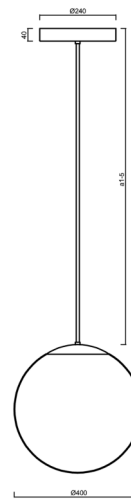

ADRIA P3 HP

LED-5L08E850Z11/096/a1/NK1W NB 4K#

WWW.OSMONT.CZ

ADRIA P3 HP

Product code: ADR72530

Type: LED-5L08E850Z11/096/a1/NK1W NB 4K#

Short description of the luminaire: Stainless steel brushed | pendant high-power LED light with emergency backup combined | TRIPLEX OPAL hand blown glass shade | rod pendant 20 cm |

Technical

Types of luminaires	Emergency combined
Mounting type	Suspended - rod
Base material	stainless steel steel
Shade material	three-layer glass TRIPLEX OPAL
Base color	brushed stainless steel
Shade color	white
Holding the shade	steel holder
Mounting location	ceiling
Width	400 mm
Length	400 mm
Height	400 mm
Diameter	Ø 400 mm
Hinge length	200 mm
mounting holes (diameter)	3xØ5mm
Cable entrance	2xØ16mm
Energy Class	D
Impact strength	IK01
Operating temperature	from 0°C to +30°C