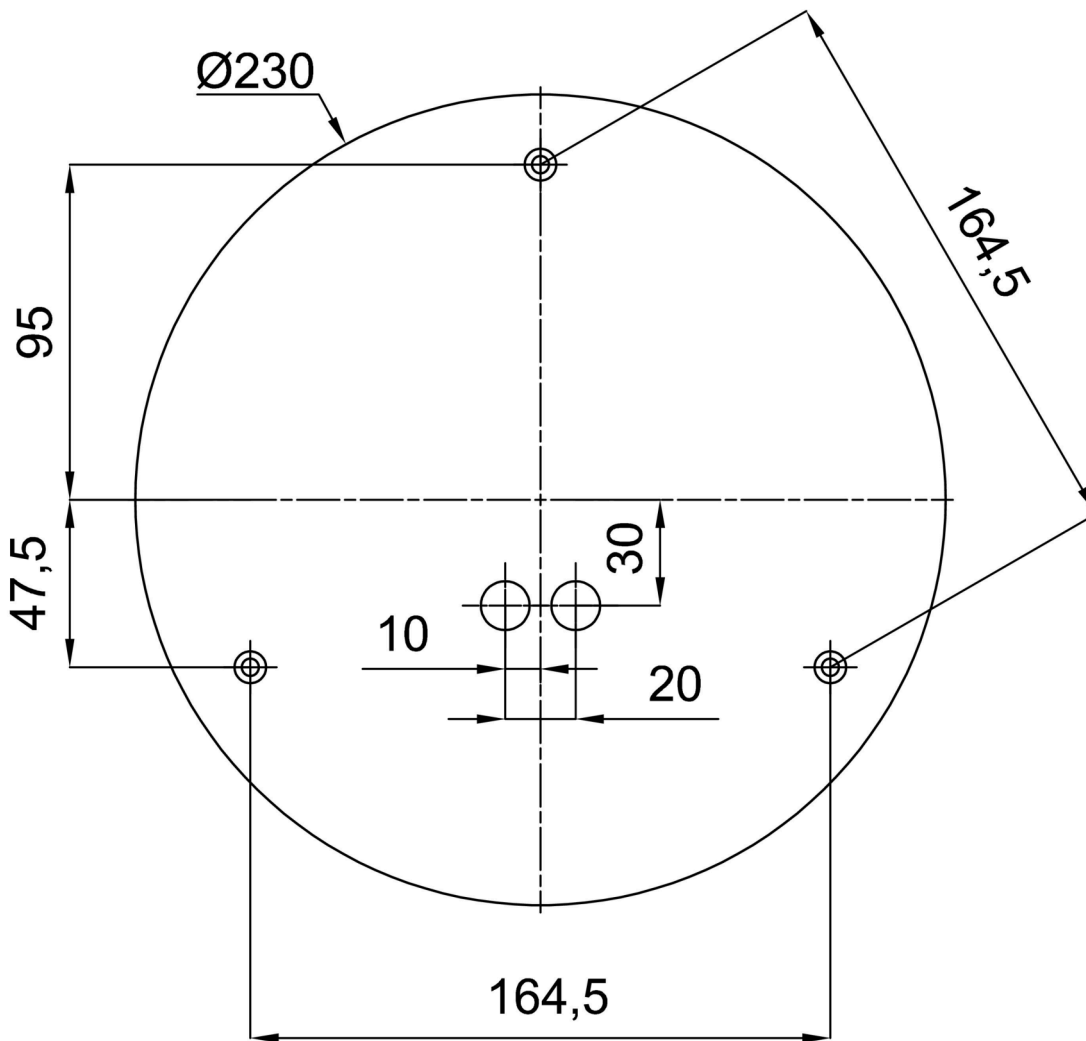

Technical

Types of luminaires	Emergency combined
Mounting type	Suspended - rod
Base material	stainless steel steel
Shade material	three-layer glass TRIPLEX OPAL
Base color	brushed stainless steel
Shade color	white
Holding the shade	steel holder
Mounting location	ceiling
Width	400 mm
Length	400 mm
Height	400 mm
Diameter	Ø 400 mm
Hinge length	200 mm
mounting holes (diameter)	3xØ5mm
Cable entrance	2xØ16mm
Energy Class	D
Impact strength	IK01
Operating temperature	from 0°C to +30°C

*The warranty for the batteries is valid for 12 months from the date of purchase.

Installation dimensions:

Additional assortment:

Lampshade

Product code	Name	Color	Description	Picture	Drawing
20040	096	white	příslušenství		