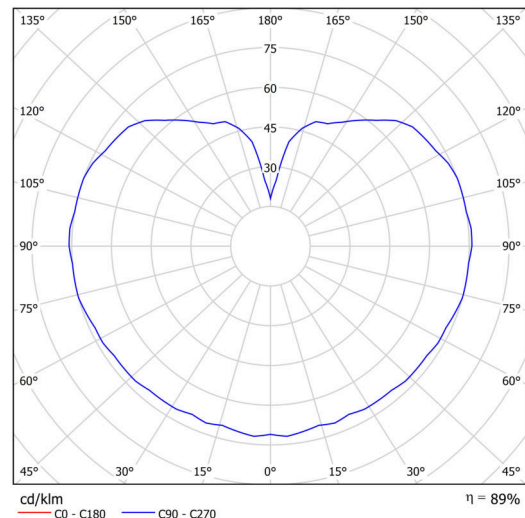

Luminous

Lum. flux of luminaire	7610 lm
Lum. flux of light source	8650 lm
Lum. flux of light source in emergency mode	170 lm
Luminaire efficacy	146 lm/W
Temperature	4000 K
Rated life time LED L80/B10	100000 hours