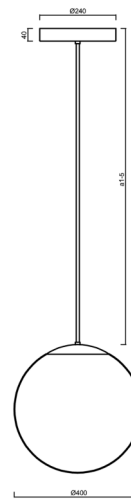

ADRIA P3 HP

LED-5L08E850Z11/096/a5/NK1W NL 4K#

WWW.OSMONT.CZ

ADRIA P3 HP

Product code: ADR72529

Type: LED-5L08E850Z11/096/a5/NK1W NL 4K#

Short description of the luminaire: Stainless steel polished | pendant high-power LED light with emergency backup combined | TRIPLEX OPAL hand blown glass shade | rod pendant 100 cm |

Technical

Types of luminaires	Emergency combined
Mounting type	Suspended - rod
Base material	stainless steel steel
Shade material	three-layer glass TRIPLEX OPAL
Base color	polished stainless steel
Shade color	white
Holding the shade	steel holder
Mounting location	ceiling
Width	400 mm
Length	400 mm
Height	400 mm
Diameter	ø 400 mm
Hinge length	1000 mm
mounting holes (diameter)	3xø5mm
Cable entrance	2xø16mm
Energy Class	D
Impact strength	IK01
Operating temperature	from 0°C to +30°C