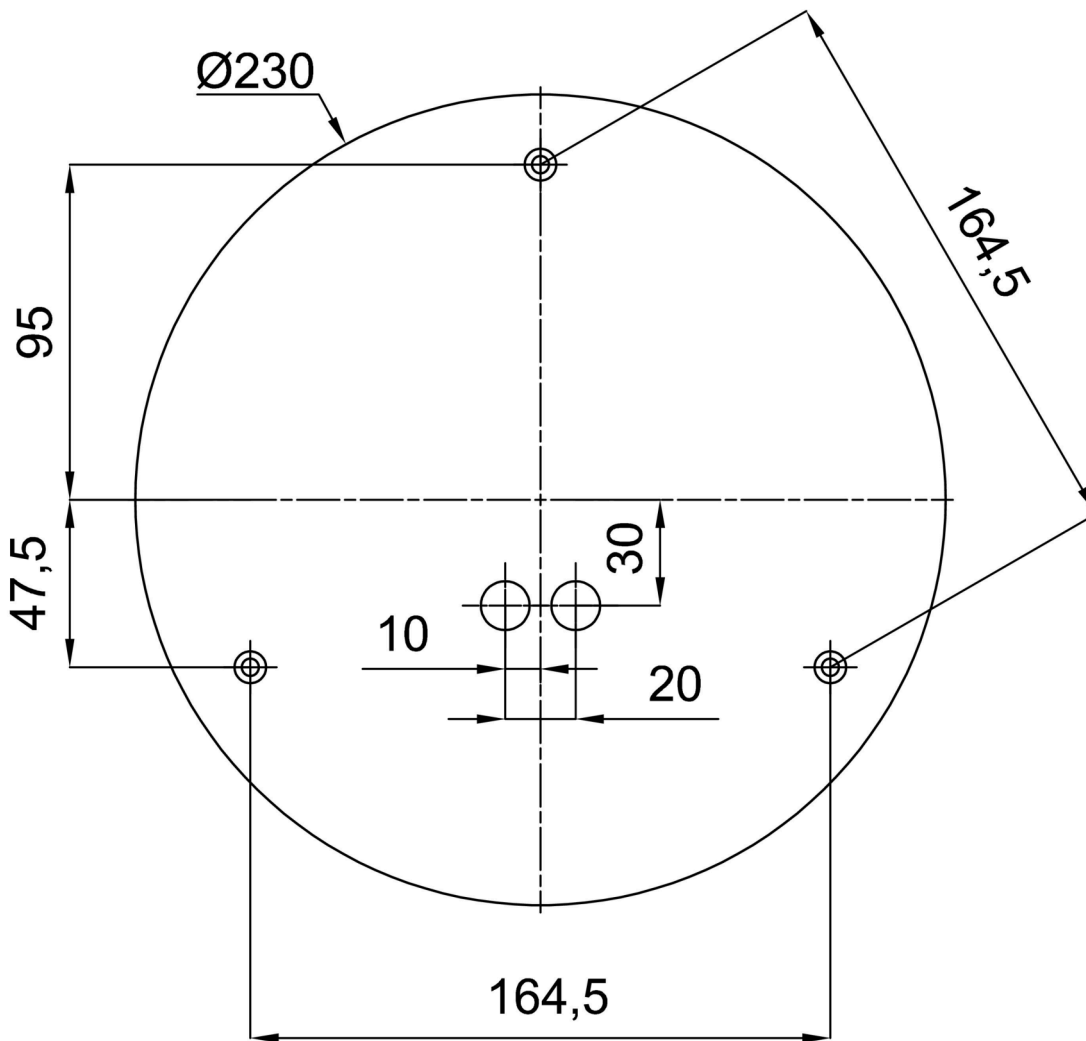

Technical

Types of luminaires	Emergency combined
Mounting type	Suspended - rod
Base material	stainless steel steel
Shade material	three-layer glass TRIPLEX OPAL
Base color	polished stainless steel
Shade color	white
Holding the shade	steel holder
Mounting location	ceiling
Width	400 mm
Length	400 mm
Height	400 mm
Diameter	ø 400 mm
Hinge length	1000 mm
mounting holes (diameter)	3xø5mm
Cable entrance	2xø16mm
Energy Class	D
Impact strength	IK01
Operating temperature	from 0°C to +30°C

*The warranty for the batteries is valid for 12 months from the date of purchase.

Installation dimensions:

Additional assortment:

Lampshade

Product code	Name	Color	Description	Picture	Drawing
20040	096	white	příslušenství		