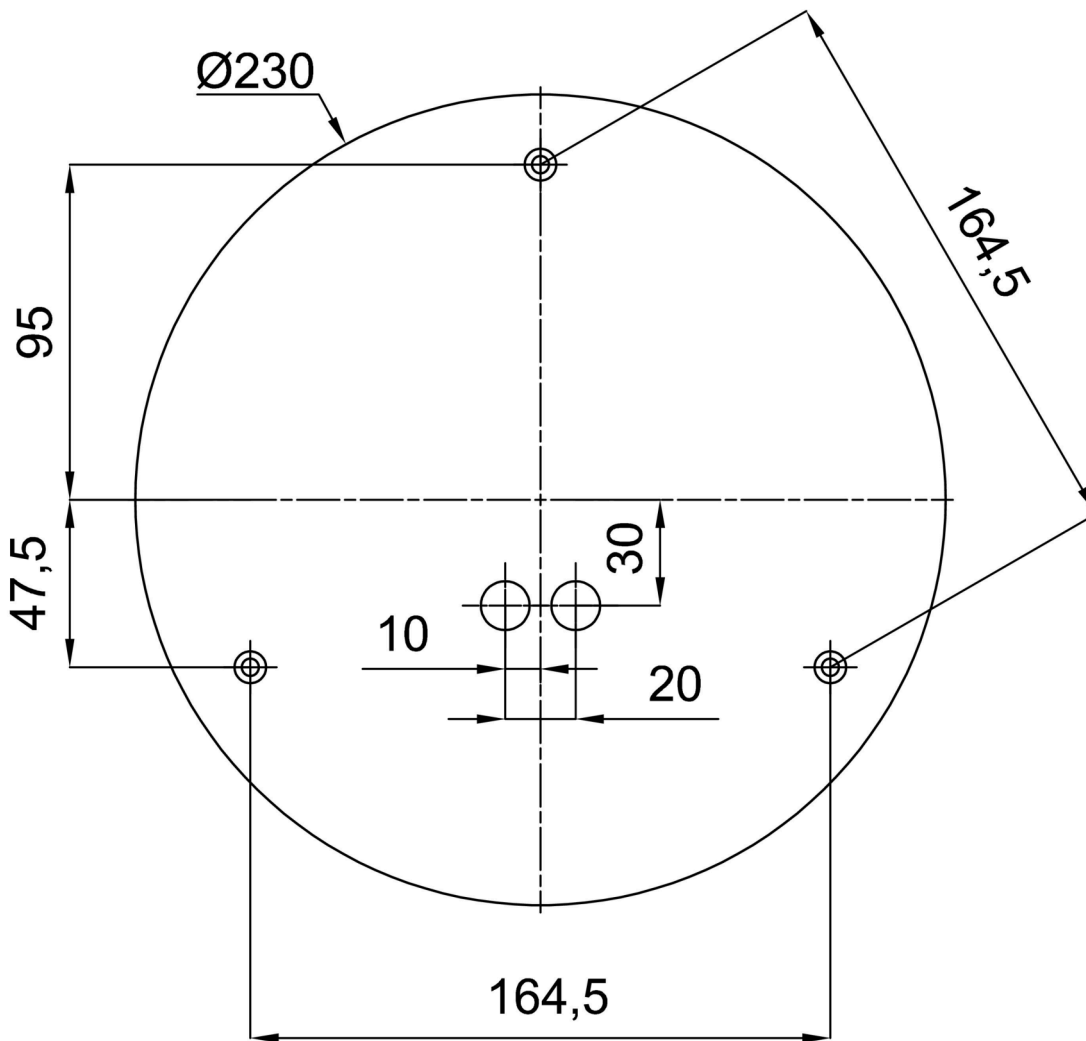

Technical

Types of luminaires	Emergency combined
Mounting type	Suspended - rod
Base material	stainless steel steel
Shade material	three-layer glass TRIPLEX OPAL
Base color	polished stainless steel
Shade color	white
Holding the shade	steel holder
Mounting location	ceiling
Width	400 mm
Length	400 mm
Height	400 mm
Diameter	ø 400 mm
Hinge length	800 mm
mounting holes (diameter)	3xø5mm
Cable entrance	2xø16mm
Energy Class	D
Impact strength	IK01
Operating temperature	from 0°C to +30°C

*The warranty for the batteries is valid for 12 months from the date of purchase.

Installation dimensions:

Additional assortment:

Lampshade

Product code	Name	Color	Description	Picture	Drawing
20040	096	white	příslušenství	