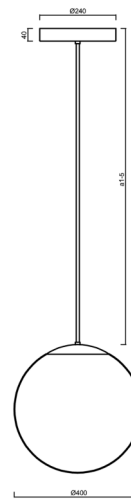

ADRIA P3 HP

LED-5L08E850Z11/096/a4/NK1W NL 4K#

WWW.OSMONT.CZ

ADRIA P3 HP

Product code: ADR72528

Type: LED-5L08E850Z11/096/a4/NK1W NL 4K#

Short description of the luminaire: Stainless steel polished | pendant high-power LED light with emergency backup combined | TRIPLEX OPAL hand blown glass shade | rod pendant 80 cm |

Technical

Types of luminaires	Emergency combined
Mounting type	Suspended - rod
Base material	stainless steel steel
Shade material	three-layer glass TRIPLEX OPAL
Base color	polished stainless steel
Shade color	white
Holding the shade	steel holder
Mounting location	ceiling
Width	400 mm
Length	400 mm
Height	400 mm
Diameter	ø 400 mm
Hinge length	800 mm
mounting holes (diameter)	3xø5mm
Cable entrance	2xø16mm
Energy Class	D
Impact strength	IK01
Operating temperature	from 0°C to +30°C