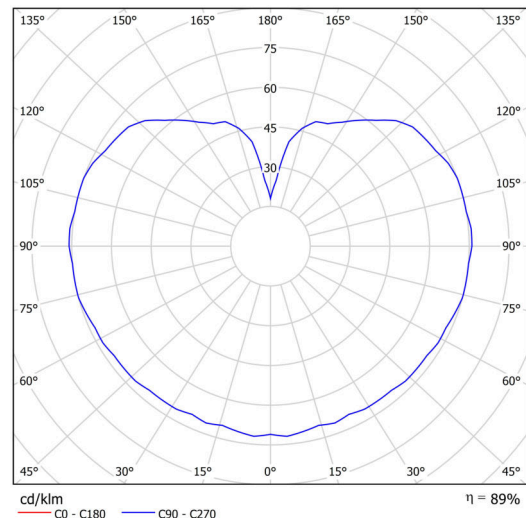

Luminous

Lum. flux of luminaire	7610 lm
Lum. flux of light source	8650 lm
Lum. flux of light source in emergency mode	170 lm
Luminaire efficacy	146 lm/W
Temperature	4000 K
Rated life time LED L80/B10	100000 hours