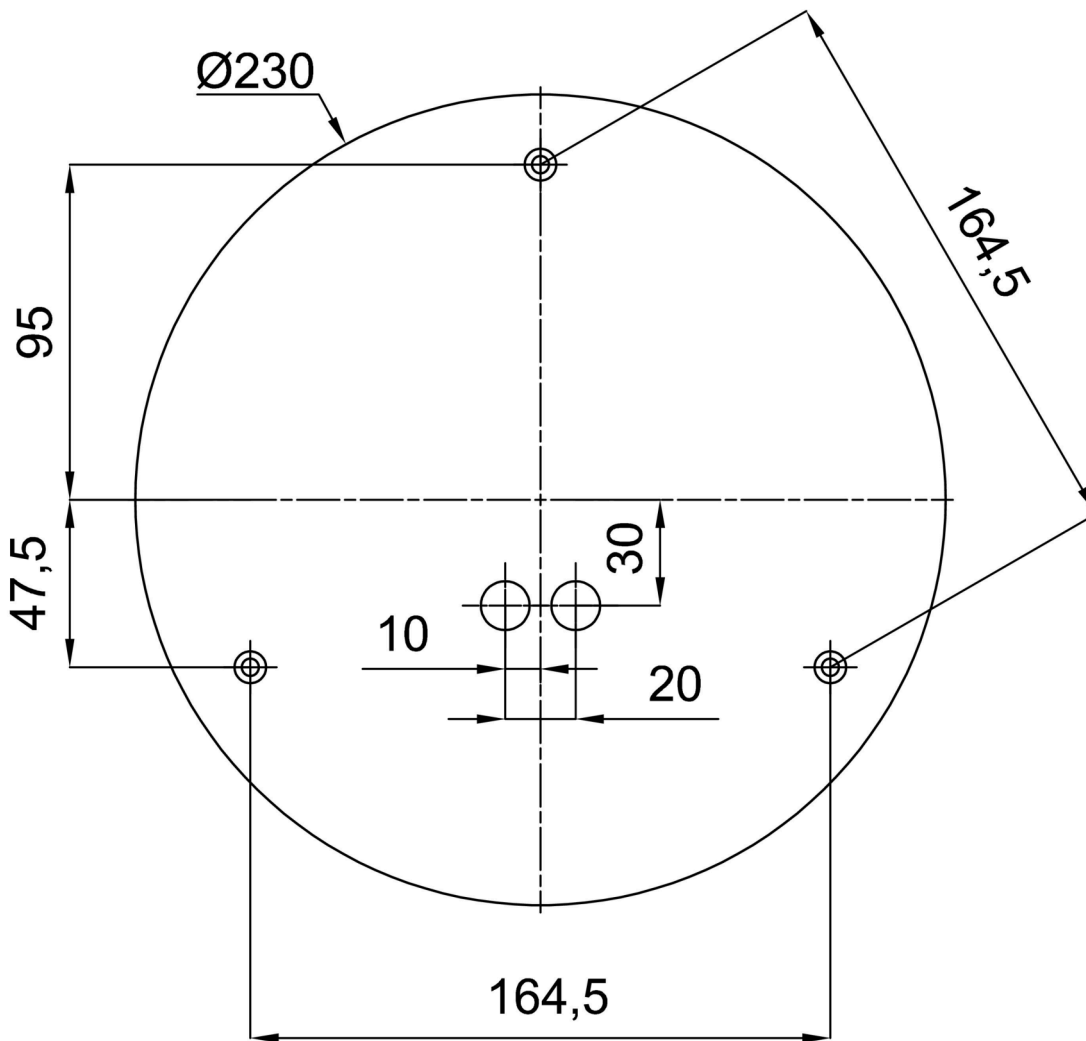

Technical

Types of luminaires	Emergency combined
Mounting type	Suspended - rod
Base material	stainless steel steel
Shade material	three-layer glass TRIPLEX OPAL
Base color	polished stainless steel
Shade color	white
Holding the shade	steel holder
Mounting location	ceiling
Width	400 mm
Length	400 mm
Height	400 mm
Diameter	ø 400 mm
Hinge length	600 mm
mounting holes (diameter)	3xØ5mm
Cable entrance	2xØ16mm
Energy Class	D
Impact strength	IK01
Operating temperature	from 0°C to +30°C

*The warranty for the batteries is valid for 12 months from the date of purchase.

Installation dimensions:

Additional assortment:

Lampshade

Product code	Name	Color	Description	Picture	Drawing
20040	096	white	příslušenství		