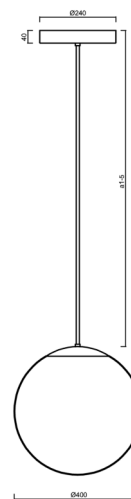

ADRIA P3 HP

LED-5L08E850Z11/096/a3/NK1W NL 4K#

WWW.OSMONT.CZ

ADRIA P3 HP

Product code: ADR72527

Type: LED-5L08E850Z11/096/a3/NK1W NL 4K#

Short description of the luminaire: Stainless steel polished | pendant high-power LED light with emergency backup combined | TRIPLEX OPAL hand blown glass shade | rod pendant 60 cm |

Technical

Types of luminaires	Emergency combined
Mounting type	Suspended - rod
Base material	stainless steel steel
Shade material	three-layer glass TRIPLEX OPAL
Base color	polished stainless steel
Shade color	white
Holding the shade	steel holder
Mounting location	ceiling
Width	400 mm
Length	400 mm
Height	400 mm
Diameter	ø 400 mm
Hinge length	600 mm
mounting holes (diameter)	3xØ5mm
Cable entrance	2xØ16mm
Energy Class	D
Impact strength	IK01
Operating temperature	from 0°C to +30°C