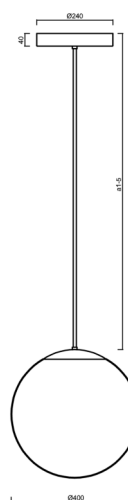

ADRIA P3 HP

LED-5L08E850Z11/096/a2/NK1W NL 4K#

WWW.OSMONT.CZ

ADRIA P3 HP

Product code: ADR72526

Type: LED-5L08E850Z11/096/a2/NK1W NL 4K#

Short description of the luminaire: Stainless steel polished | pendant high-power LED light with emergency backup combined | TRIPLEX OPAL hand blown glass shade | rod pendant 40 cm |

Technical

Types of luminaires	Emergency combined
Mounting type	Suspended - rod
Base material	stainless steel steel
Shade material	three-layer glass TRIPLEX OPAL
Base color	polished stainless steel
Shade color	white
Holding the shade	steel holder
Mounting location	ceiling
Width	400 mm
Length	400 mm
Height	400 mm
Diameter	ø 400 mm
Hinge length	400 mm
mounting holes (diameter)	3xø5mm
Cable entrance	2xø16mm
Energy Class	D
Impact strength	IK01
Operating temperature	from 0°C to +30°C