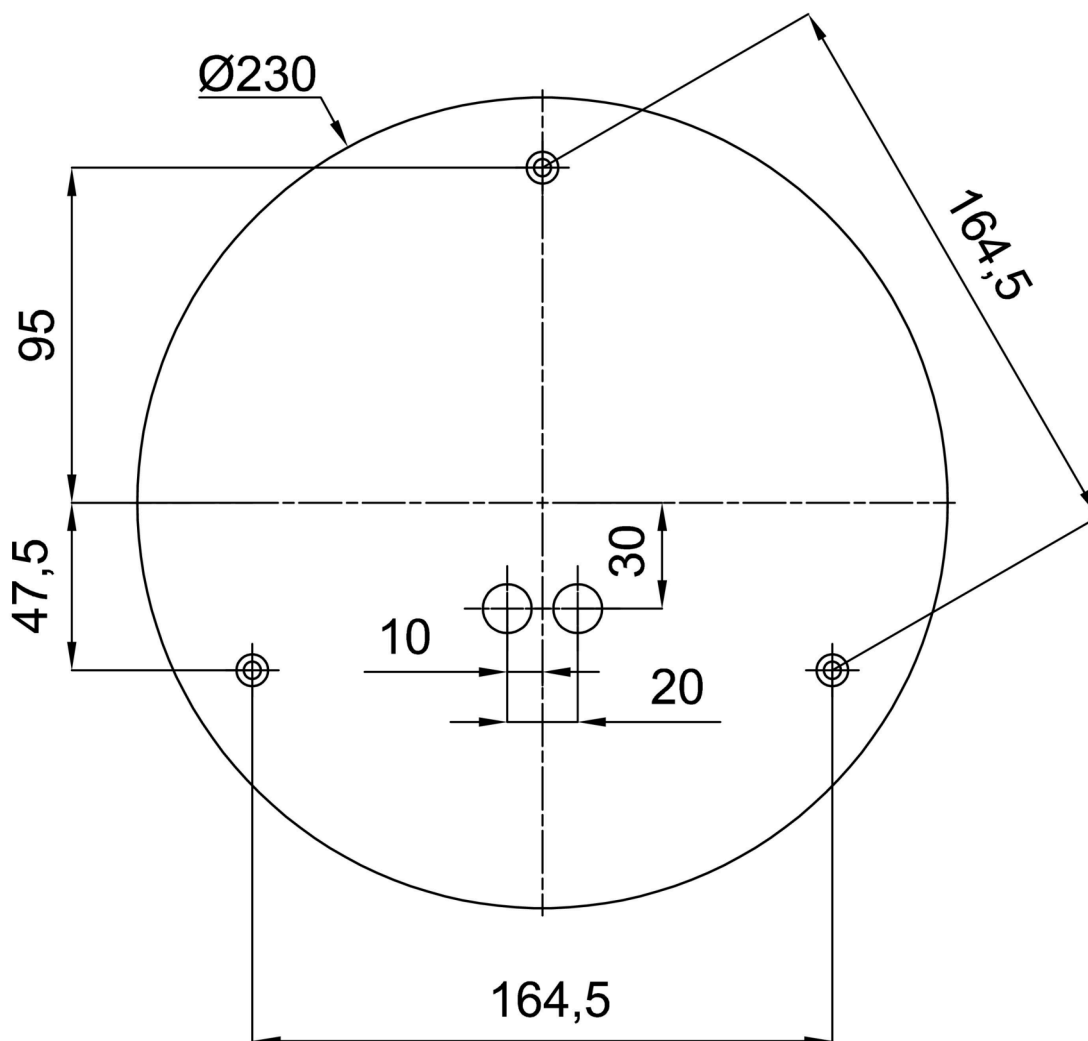

Technical

Types of luminaires	Emergency combined
Mounting type	Suspended - rod
Base material	stainless steel steel
Shade material	three-layer glass TRIPLEX OPAL
Base color	polished stainless steel
Shade color	white
Holding the shade	steel holder
Mounting location	ceiling
Width	400 mm
Length	400 mm
Height	400 mm
Diameter	ø 400 mm
Hinge length	400 mm
mounting holes (diameter)	3xø5mm
Cable entrance	2xø16mm
Energy Class	D
Impact strength	IK01
Operating temperature	from 0°C to +30°C

*The warranty for the batteries is valid for 12 months from the date of purchase.

Installation dimensions:

Additional assortment:

Lampshade

Product code	Name	Color	Description	Picture	Drawing
20040	096	white	příslušenství		