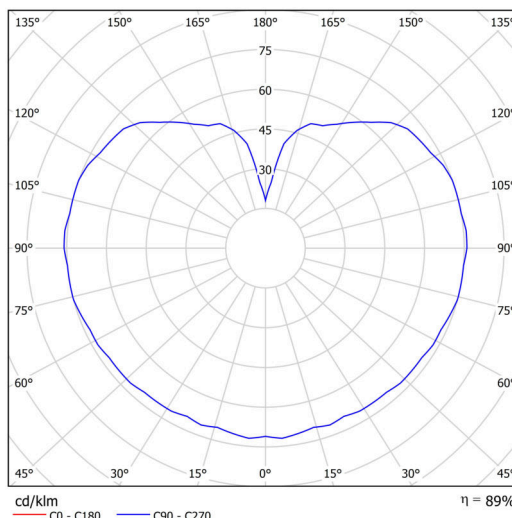

Luminous

Lum. flux of luminaire	7610 lm
Lum. flux of light source	8650 lm
Lum. flux of light source in emergency mode	170 lm
Luminaire efficacy	146 lm/W
Temperature	4000 K
Rated life time LED L80/B10	100000 hours