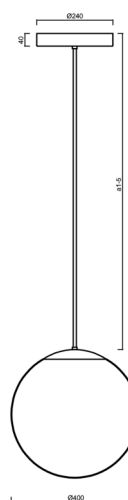

## **ADRIA P3 HP**

---

LED-5L08E850Z11/096/a1/NK1W NL 4K#

[WWW.OSMONT.CZ](http://WWW.OSMONT.CZ)

# ADRIA P3 HP

Product code: ADR72525

Type: LED-5L08E850Z11/096/a1/NK1W NL 4K#

Short description of the luminaire: Stainless steel polished | pendant high-power LED light with emergency backup combined | TRIPLEX OPAL hand blown glass shade | rod pendant 20 cm |

## Technical

Types of luminaires	Emergency combined
Mounting type	Suspended - rod
Base material	stainless steel steel
Shade material	three-layer glass TRIPLEX OPAL
Base color	polished stainless steel
Shade color	white
Holding the shade	steel holder
Mounting location	ceiling
Width	400 mm
Length	400 mm
Height	400 mm
Diameter	ø 400 mm
Hinge length	200 mm
mounting holes (diameter)	3xø5mm
Cable entrance	2xø16mm
Energy Class	D
Impact strength	IK01
Operating temperature	from 0°C to +30°C

## Installation dimensions: