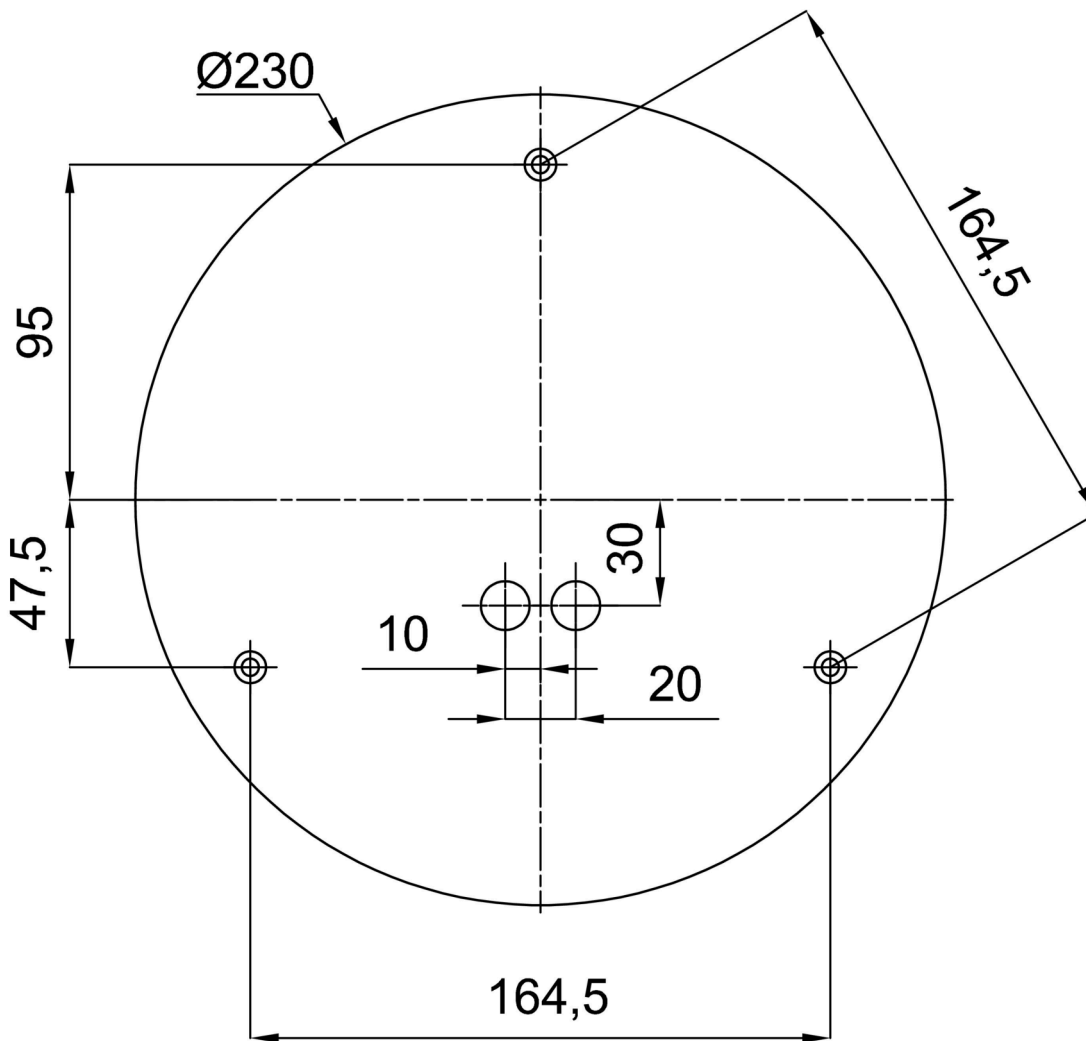

## Technical

Types of luminaires	Emergency combined
Mounting type	Suspended - rod
Base material	stainless steel steel
Shade material	three-layer glass TRIPLEX OPAL
Base color	polished stainless steel
Shade color	white
Holding the shade	steel holder
Mounting location	ceiling
Width	400 mm
Length	400 mm
Height	400 mm
Diameter	ø 400 mm
Hinge length	200 mm
mounting holes (diameter)	3xø5mm
Cable entrance	2xø16mm
Energy Class	D
Impact strength	IK01
Operating temperature	from 0°C to +30°C

## Installation dimensions: