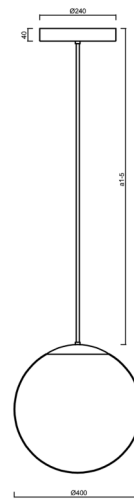

ADRIA P3 HP

LED-5L08E850Z11/096/a4/NK1W MS 4K#

WWW.OSMONT.CZ

ADRIA P3 HP

Product code: ADR72523

Type: LED-5L08E850Z11/096/a4/NK1W MS 4K#

Short description of the luminaire: Brass polished | pendant high-power LED light with emergency backup combined | TRIPLEX OPAL hand blown glass shade | rod pendant 80 cm |

Technical

Types of luminaires	Emergency combined
Mounting type	Suspended - rod
Base material	brass
Shade material	three-layer glass TRIPLEX OPAL
Base color	polished brass
Shade color	white
Holding the shade	steel holder
Mounting location	ceiling
Width	400 mm
Length	400 mm
Height	400 mm
Diameter	ø 400 mm
Hinge length	800 mm
mounting holes (diameter)	3xø5mm
Cable entrance	2xø16mm
Energy Class	D
Impact strength	IK01
Operating temperature	from 0°C to +30°C

*The warranty for the batteries is valid for 12 months from the date of purchase.

Installation dimensions:

Additional assortment:

Lampshade

Product code	Name	Color	Description	Picture	Drawing
20040	096	white	příslušenství		