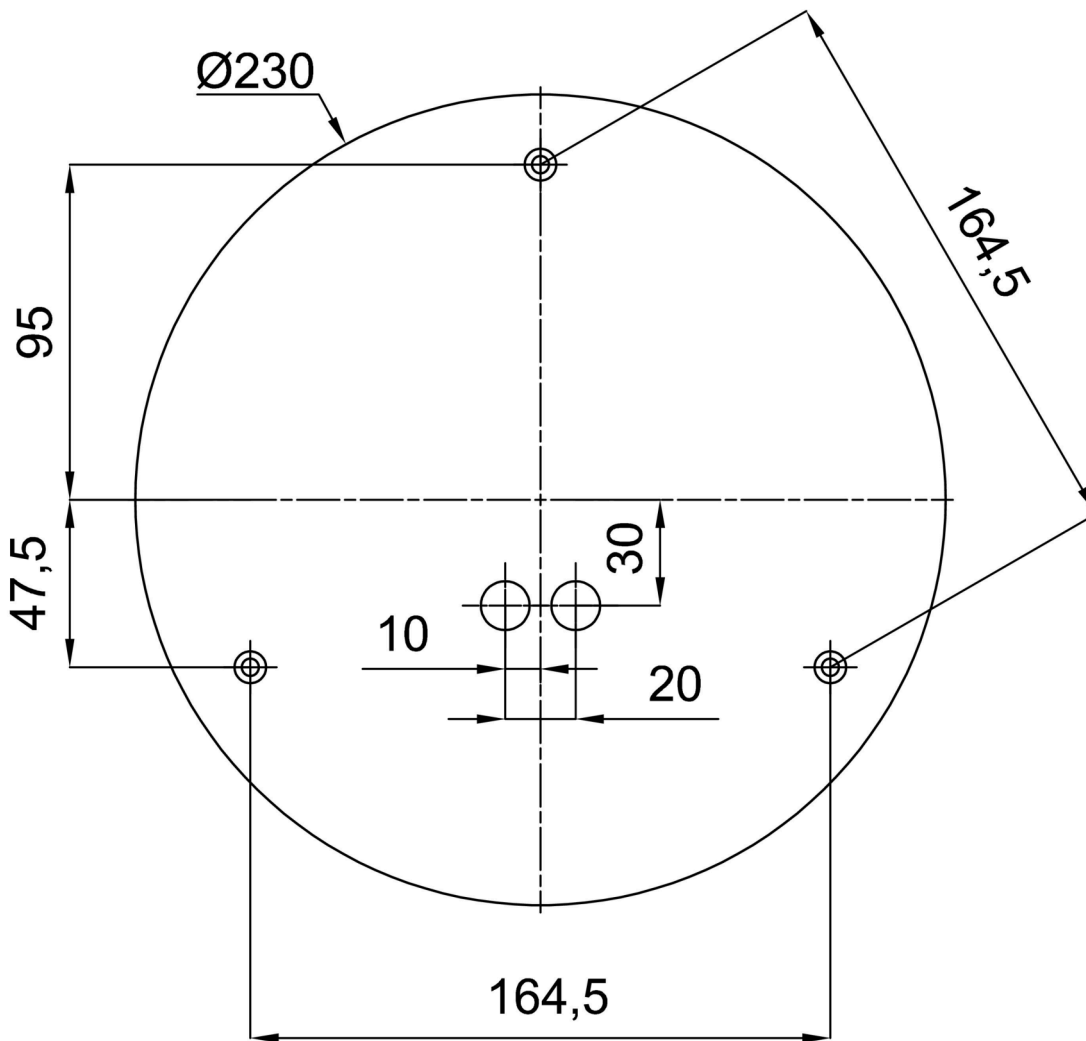

Technical

Types of luminaires	Emergency combined
Mounting type	Suspended - rod
Base material	brass
Shade material	three-layer glass TRIPLEX OPAL
Base color	polished brass
Shade color	white
Holding the shade	steel holder
Mounting location	ceiling
Width	400 mm
Length	400 mm
Height	400 mm
Diameter	ø 400 mm
Hinge length	800 mm
mounting holes (diameter)	3xø5mm
Cable entrance	2xø16mm
Energy Class	D
Impact strength	IK01
Operating temperature	from 0°C to +30°C

*The warranty for the batteries is valid for 12 months from the date of purchase.

Installation dimensions:

Additional assortment:

Lampshade

Product code	Name	Color	Description	Picture	Drawing
20040	096	white	příslušenství		