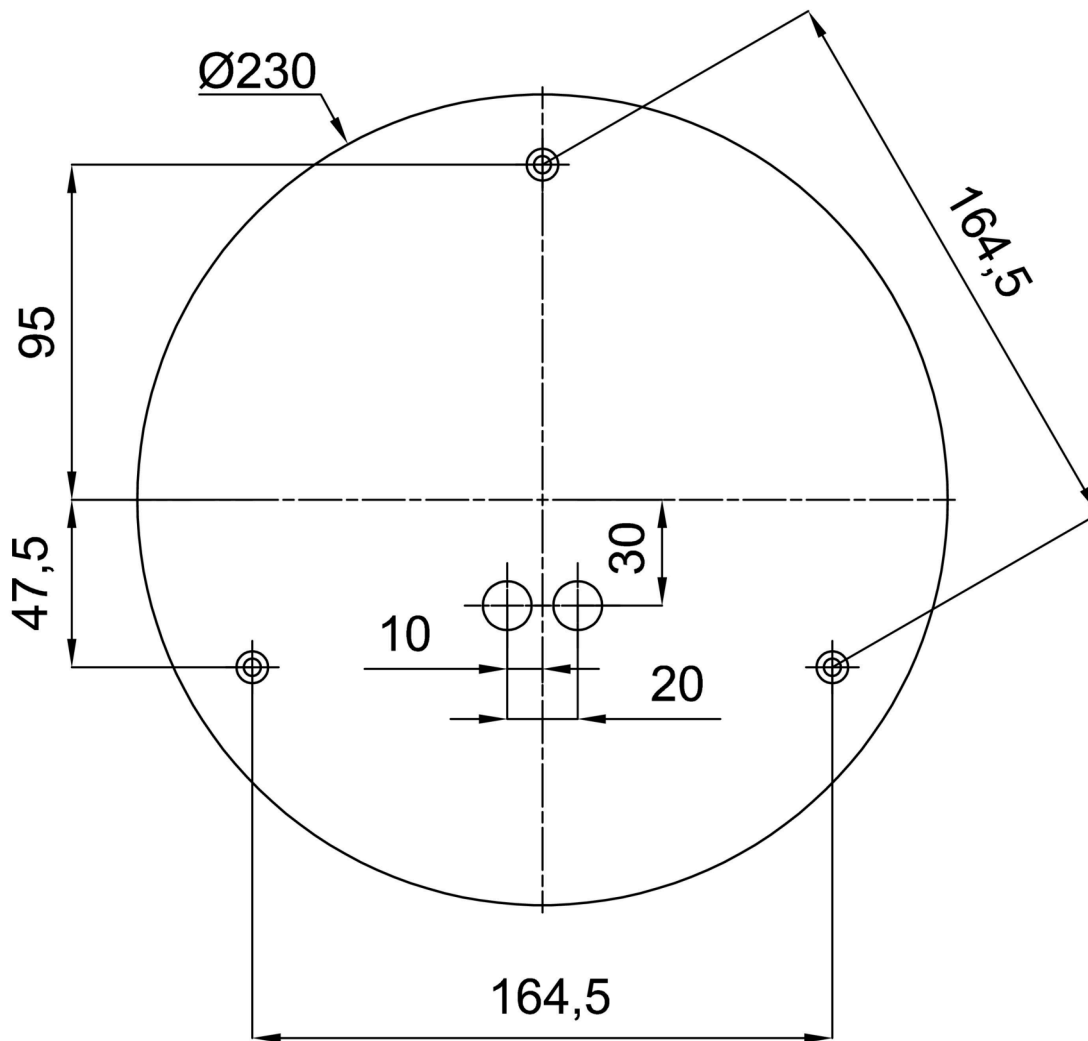

Technical

Types of luminaires	Emergency combined
Mounting type	Suspended - rod
Base material	brass
Shade material	three-layer glass TRIPLEX OPAL
Base color	polished brass
Shade color	white
Holding the shade	steel holder
Mounting location	ceiling
Width	400 mm
Length	400 mm
Height	400 mm
Diameter	ø 400 mm
Hinge length	600 mm
mounting holes (diameter)	3xø5mm
Cable entrance	2xø16mm
Energy Class	D
Impact strength	IK01
Operating temperature	from 0°C to +30°C

*The warranty for the batteries is valid for 12 months from the date of purchase.

Installation dimensions:

Additional assortment:

Lampshade

Product code	Name	Color	Description	Picture	Drawing
20040	096	white	příslušenství		