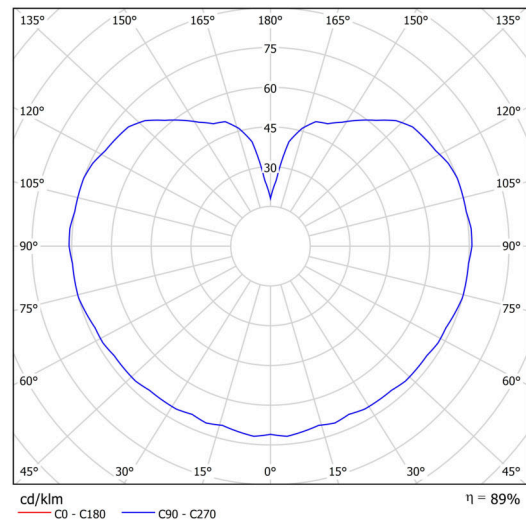

Luminous

Lum. flux of luminaire	7610 lm
Lum. flux of light source	8650 lm
Lum. flux of light source in emergency mode	170 lm
Luminaire efficacy	146 lm/W
Temperature	4000 K
Rated life time LED L80/B10	100000 hours