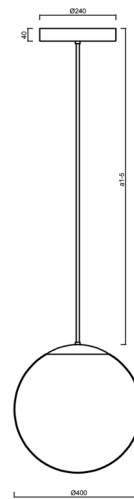

ADRIA P3 HP

LED-5L08E850Z11/096/a3/NK1W MS 4K#

WWW.OSMONT.CZ

ADRIA P3 HP

Product code: ADR72522

Type: LED-5L08E850Z11/096/a3/NK1W MS 4K#

Short description of the luminaire: Brass polished | pendant high-power LED light with emergency backup combined | TRIPLEX OPAL hand blown glass shade | rod pendant 60 cm |

Technical

Types of luminaires	Emergency combined
Mounting type	Suspended - rod
Base material	brass
Shade material	three-layer glass TRIPLEX OPAL
Base color	polished brass
Shade color	white
Holding the shade	steel holder
Mounting location	ceiling
Width	400 mm
Length	400 mm
Height	400 mm
Diameter	ø 400 mm
Hinge length	600 mm
mounting holes (diameter)	3xø5mm
Cable entrance	2xø16mm
Energy Class	D
Impact strength	IK01
Operating temperature	from 0°C to +30°C

*The warranty for the batteries is valid for 12 months from the date of purchase.

Installation dimensions:

Additional assortment:

Lampshade

Product code	Name	Color	Description	Picture	Drawing
20040	096	white	příslušenství		