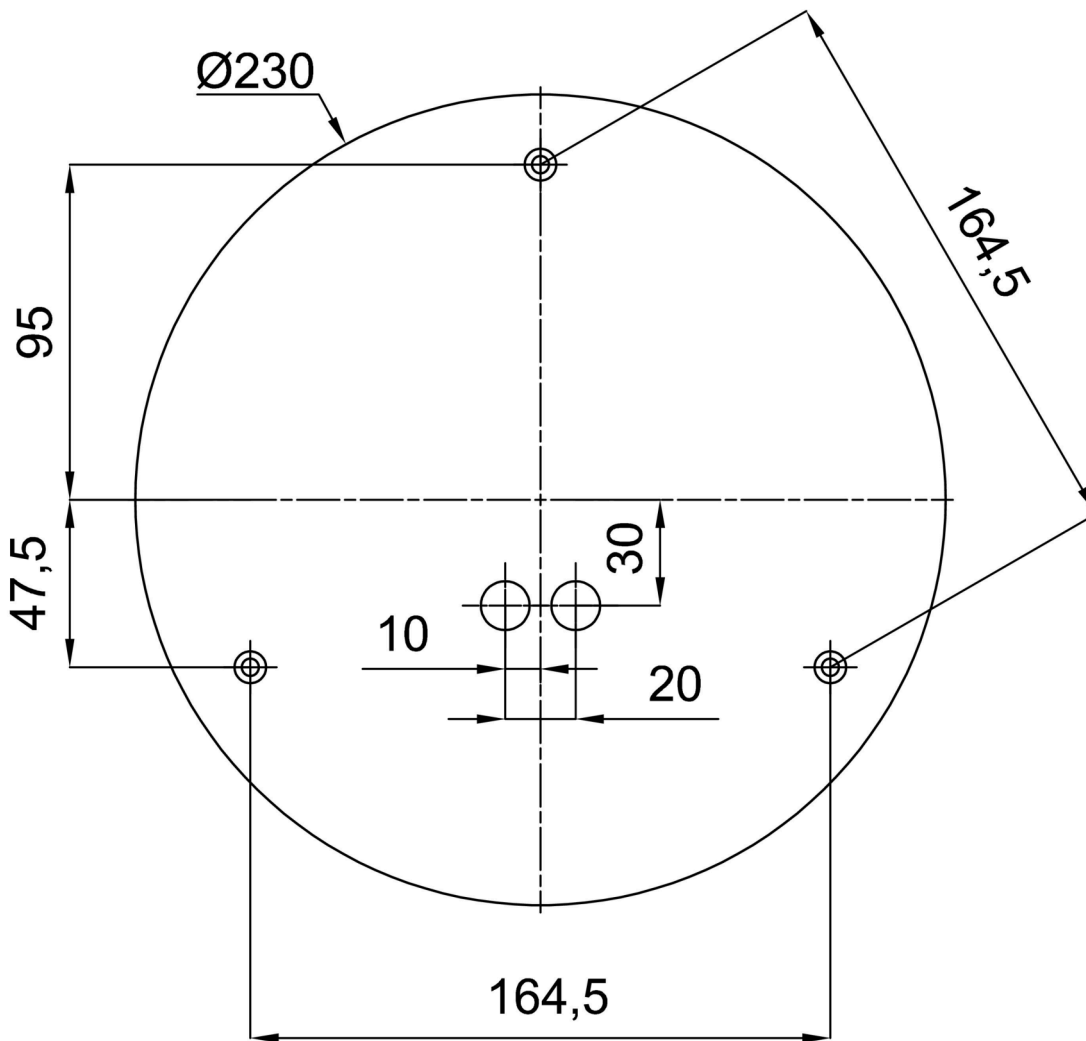

## Technical

Types of luminaires	Emergency combined
Mounting type	Suspended - rod
Base material	brass
Shade material	three-layer glass TRIPLEX OPAL
Base color	polished brass
Shade color	white
Holding the shade	steel holder
Mounting location	ceiling
Width	400 mm
Length	400 mm
Height	400 mm
Diameter	Ø 400 mm
Hinge length	200 mm
mounting holes (diameter)	3xØ5mm
Cable entrance	2xØ16mm
Energy Class	D
Impact strength	IK01
Operating temperature	from 0°C to +30°C

## Installation dimensions: