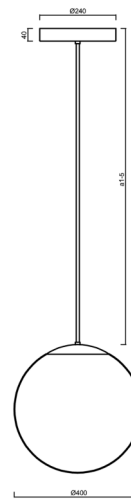

## ADRIA P3 HP

LED-5L08E850Z11/096/a1/NK1W MS 4K#

[WWW.OSMONT.CZ](http://WWW.OSMONT.CZ)

# ADRIA P3 HP

Product code: ADR72520

Type: LED-5L08E850Z11/096/a1/NK1W MS 4K#

Short description of the luminaire: Brass polished | pendant high-power LED light with emergency backup combined | TRIPLEX OPAL hand blown glass shade | rod pendant 20 cm |

## Technical

Types of luminaires	Emergency combined
Mounting type	Suspended - rod
Base material	brass
Shade material	three-layer glass TRIPLEX OPAL
Base color	polished brass
Shade color	white
Holding the shade	steel holder
Mounting location	ceiling
Width	400 mm
Length	400 mm
Height	400 mm
Diameter	Ø 400 mm
Hinge length	200 mm
mounting holes (diameter)	3xØ5mm
Cable entrance	2xØ16mm
Energy Class	D
Impact strength	IK01
Operating temperature	from 0°C to +30°C

## Installation dimensions: