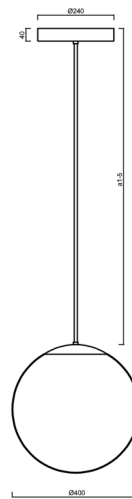

ADRIA P3 HP

LED-5L08E850Z11/096/a1/NK1W C 4K#

WWW.OSMONT.CZ

ADRIA P3 HP

Product code: ADR72515

Type: LED-5L08E850Z11/096/a1/NK1W C 4K#

Short description of the luminaire: Black colour | pendant high-power LED light with emergency backup combined | TRIPLEX OPAL hand blown glass shade | rod pendant 20 cm |

Technical

Types of luminaires	Emergency combined
Mounting type	Suspended - rod
Base material	steel
Shade material	three-layer glass TRIPLEX OPAL
Base color	black Ral9005
Shade color	white
Holding the shade	steel holder
Mounting location	ceiling
Width	400 mm
Length	400 mm
Height	400 mm
Diameter	ø 400 mm
Hinge length	200 mm
mounting holes (diameter)	3xø5mm
Cable entrance	2xø16mm
Energy Class	D
Impact strength	IK01
Operating temperature	from 0°C to +30°C

*The warranty for the batteries is valid for 12 months from the date of purchase.

Installation dimensions:

Additional assortment:

Lampshade

Product code	Name	Color	Description	Picture	Drawing
20040	096	white	příslušenství		