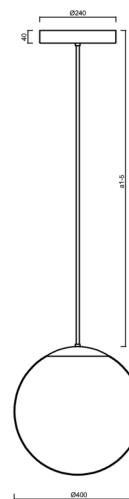

ADRIA P3 HP

LED-5L08E850Z11/096/a5/NK1W B 4K#

WWW.OSMONT.CZ

ADRIA P3 HP

Product code: ADR72514

Type: LED-5L08E850Z11/096/a5/NK1W B 4K#

Short description of the luminaire: White colour | pendant high-power LED light with emergency backup combined | TRIPLEX OPAL hand blown glass shade | rod pendant 100 cm |

Technical

Types of luminaires	Emergency combined
Mounting type	Suspended - rod
Base material	steel
Shade material	three-layer glass TRIPLEX OPAL
Base color	white Ral9003
Shade color	white
Holding the shade	steel holder
Mounting location	ceiling
Width	400 mm
Length	400 mm
Height	400 mm
Diameter	ø 400 mm
Hinge length	1000 mm
mounting holes (diameter)	3xø5mm
Cable entrance	2xø16mm
Energy Class	D
Impact strength	IK01
Operating temperature	from 0°C to +30°C