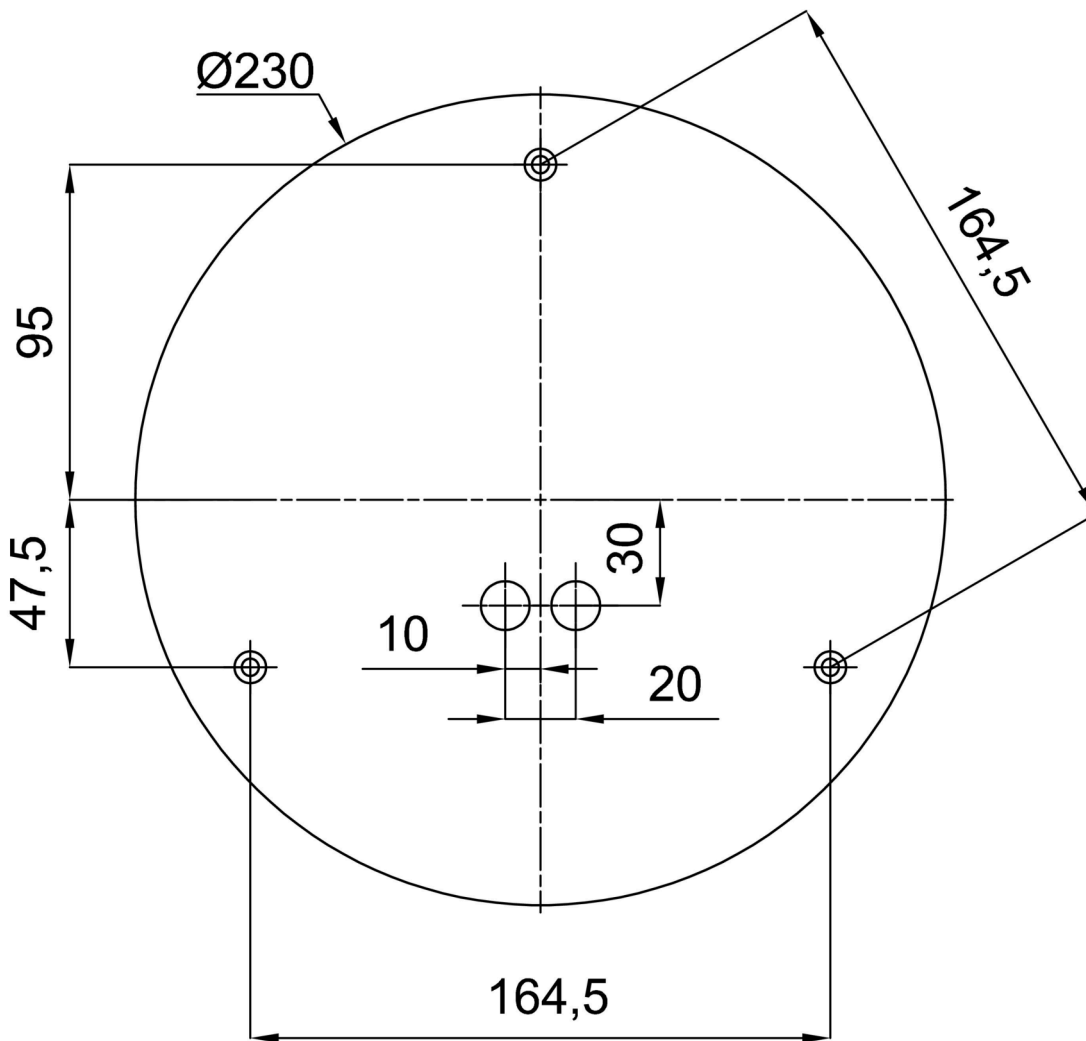

Technical

Types of luminaires	Emergency combined
Mounting type	Suspended - rod
Base material	steel
Shade material	three-layer glass TRIPLEX OPAL
Base color	white Ral9003
Shade color	white
Holding the shade	steel holder
Mounting location	ceiling
Width	400 mm
Length	400 mm
Height	400 mm
Diameter	ø 400 mm
Hinge length	1000 mm
mounting holes (diameter)	3xø5mm
Cable entrance	2xø16mm
Energy Class	D
Impact strength	IK01
Operating temperature	from 0°C to +30°C

*The warranty for the batteries is valid for 12 months from the date of purchase.

Installation dimensions:

Additional assortment:

Lampshade

Product code	Name	Color	Description	Picture	Drawing
20040	096	white	příslušenství		