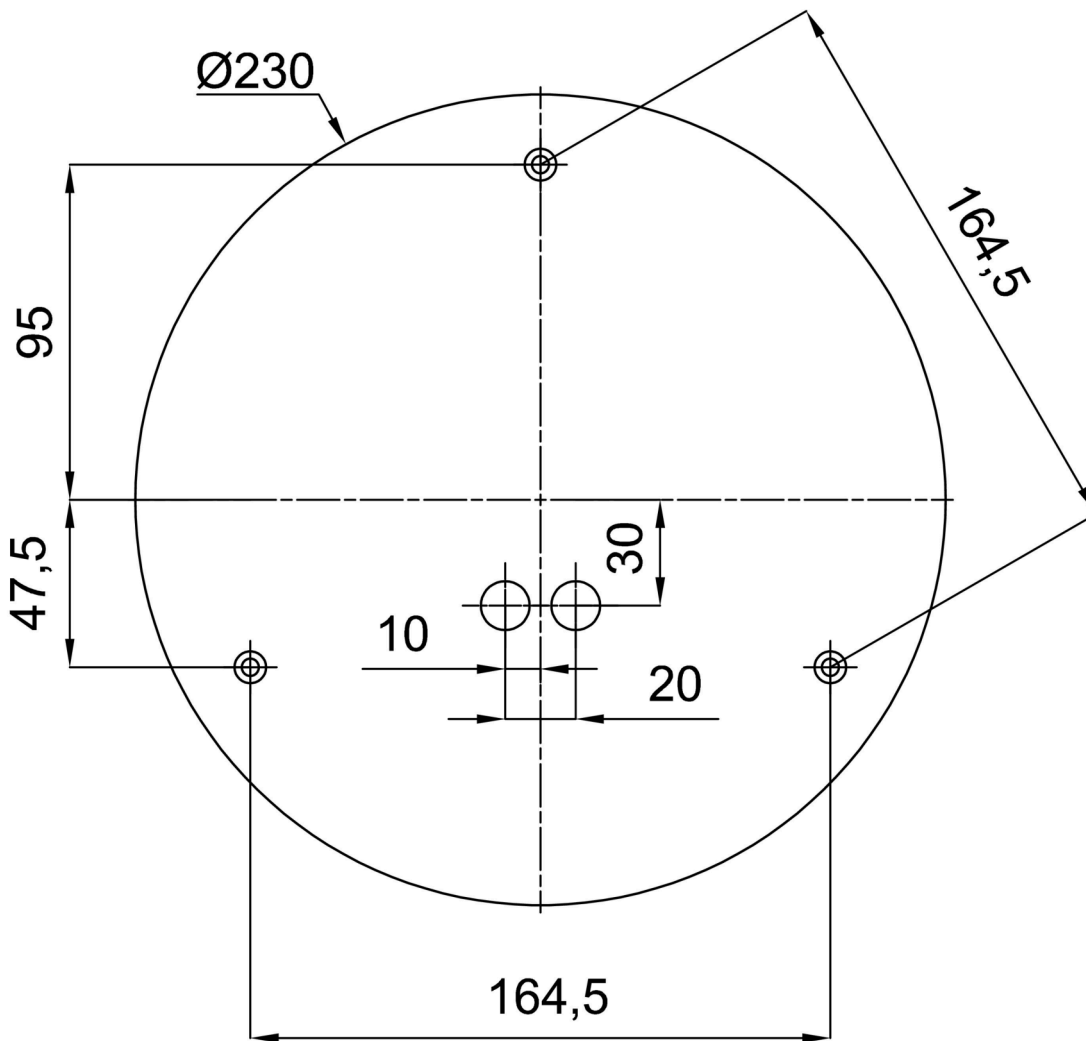

Technical

Types of luminaires	Emergency combined
Mounting type	Suspended - rod
Base material	steel
Shade material	three-layer glass TRIPLEX OPAL
Base color	white Ral9003
Shade color	white
Holding the shade	steel holder
Mounting location	ceiling
Width	400 mm
Length	400 mm
Height	400 mm
Diameter	ø 400 mm
Hinge length	800 mm
mounting holes (diameter)	3xø5mm
Cable entrance	2xø16mm
Energy Class	D
Impact strength	IK01
Operating temperature	from 0°C to +30°C

*The warranty for the batteries is valid for 12 months from the date of purchase.

Installation dimensions:

Additional assortment:

Lampshade

Product code	Name	Color	Description	Picture	Drawing
20040	096	white	příslušenství		