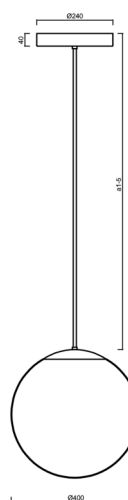

ADRIA P3 HP

LED-5L08E850Z11/096/a4/NK1W B 4K#

WWW.OSMONT.CZ

ADRIA P3 HP

Product code: ADR72513

Type: LED-5L08E850Z11/096/a4/NK1W B 4K#

Short description of the luminaire: White colour | pendant high-power LED light with emergency backup combined | TRIPLEX OPAL hand blown glass shade | rod pendant 80 cm |

Technical

Types of luminaires	Emergency combined
Mounting type	Suspended - rod
Base material	steel
Shade material	three-layer glass TRIPLEX OPAL
Base color	white Ral9003
Shade color	white
Holding the shade	steel holder
Mounting location	ceiling
Width	400 mm
Length	400 mm
Height	400 mm
Diameter	ø 400 mm
Hinge length	800 mm
mounting holes (diameter)	3xø5mm
Cable entrance	2xø16mm
Energy Class	D
Impact strength	IK01
Operating temperature	from 0°C to +30°C