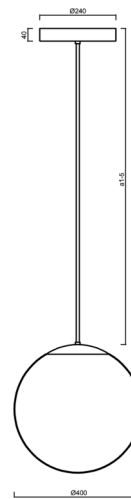

ADRIA P3 HP

LED-5L08E850Z11/096/a3/NK1W B 4K#

WWW.OSMONT.CZ

ADRIA P3 HP

Product code: ADR72512

Type: LED-5L08E850Z11/096/a3/NK1W B 4K#

Short description of the luminaire: White colour | pendant high-power LED light with emergency backup combined | TRIPLEX OPAL hand blown glass shade | rod pendant 60 cm |

Technical

Types of luminaires	Emergency combined
Mounting type	Suspended - rod
Base material	steel
Shade material	three-layer glass TRIPLEX OPAL
Base color	white Ral9003
Shade color	white
Holding the shade	steel holder
Mounting location	ceiling
Width	400 mm
Length	400 mm
Height	400 mm
Diameter	ø 400 mm
Hinge length	600 mm
mounting holes (diameter)	3xø5mm
Cable entrance	2xø16mm
Energy Class	D
Impact strength	IK01
Operating temperature	from 0°C to +30°C