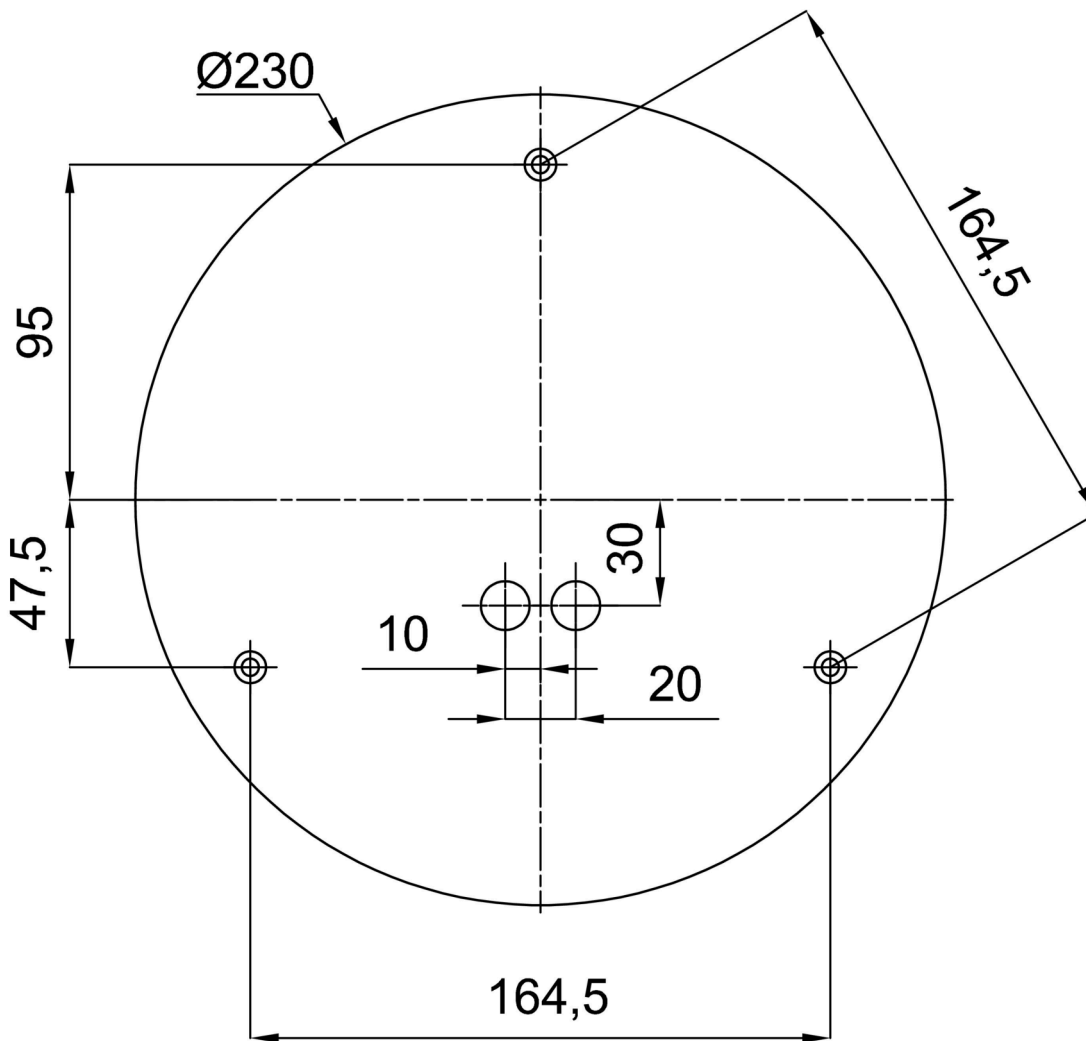

Technical

Types of luminaires	Emergency combined
Mounting type	Suspended - rod
Base material	steel
Shade material	three-layer glass TRIPLEX OPAL
Base color	white Ral9003
Shade color	white
Holding the shade	steel holder
Mounting location	ceiling
Width	400 mm
Length	400 mm
Height	400 mm
Diameter	ø 400 mm
Hinge length	600 mm
mounting holes (diameter)	3xø5mm
Cable entrance	2xø16mm
Energy Class	D
Impact strength	IK01
Operating temperature	from 0°C to +30°C

*The warranty for the batteries is valid for 12 months from the date of purchase.

Installation dimensions:

Additional assortment:

Lampshade

Product code	Name	Color	Description	Picture	Drawing
20040	096	white	příslušenství		