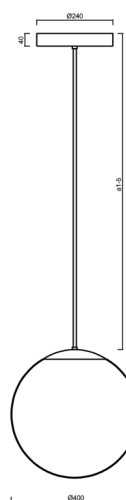

ADRIA P3 HP

LED-5L08E850Z11/096/a2/NK1W B 4K#

WWW.OSMONT.CZ

ADRIA P3 HP

Product code: ADR72511

Type: LED-5L08E850Z11/096/a2/NK1W B 4K#

Short description of the luminaire: White colour | pendant high-power LED light with emergency backup combined | TRIPLEX OPAL hand blown glass shade | rod pendant 40 cm |

Technical

Types of luminaires	Emergency combined
Mounting type	Suspended - rod
Base material	steel
Shade material	three-layer glass TRIPLEX OPAL
Base color	white Ral9003
Shade color	white
Holding the shade	steel holder
Mounting location	ceiling
Width	400 mm
Length	400 mm
Height	400 mm
Diameter	ø 400 mm
Hinge length	400 mm
mounting holes (diameter)	3xø5mm
Cable entrance	2xø16mm
Energy Class	D
Impact strength	IK01
Operating temperature	from 0°C to +30°C