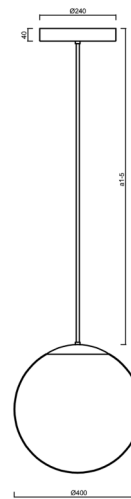

ADRIA P3 HP

LED-5L08E850Z11/096/a5/NK1W NB 3K#

WWW.OSMONT.CZ

ADRIA P3 HP

Product code: ADR72034

Type: LED-5L08E850Z11/096/a5/NK1W NB 3K#

Short description of the luminaire: Stainless steel brushed | pendant high-power LED light with emergency backup combined | TRIPLEX OPAL hand blown glass shade | rod pendant 100 cm |

Technical

Types of luminaires	Emergency combined
Mounting type	Suspended - rod
Base material	stainless steel steel
Shade material	three-layer glass TRIPLEX OPAL
Base color	brushed stainless steel
Shade color	white
Holding the shade	steel holder
Mounting location	ceiling
Width	400 mm
Length	400 mm
Height	400 mm
Diameter	Ø 400 mm
Hinge length	1000 mm
mounting holes (diameter)	3xØ5mm
Cable entrance	2xØ16mm
Energy Class	D
Impact strength	IK01
Operating temperature	from 0°C to +30°C