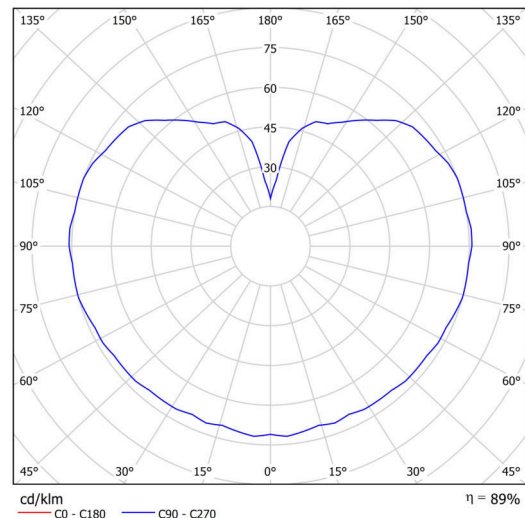

Technical

Types of luminaires	Emergency combined
Mounting type	Suspended - rod
Base material	stainless steel steel
Shade material	three-layer glass TRIPLEX OPAL
Base color	brushed stainless steel
Shade color	white
Holding the shade	steel holder
Mounting location	ceiling
Width	400 mm
Length	400 mm
Height	400 mm
Diameter	Ø 400 mm
Hinge length	1000 mm
mounting holes (diameter)	3xØ5mm
Cable entrance	2xØ16mm
Energy Class	D
Impact strength	IK01
Operating temperature	from 0°C to +30°C

Luminous

Lum. flux of luminaire	7300 lm
Lum. flux of light source	8290 lm
Lum. flux of light source in emergency mode	170 lm
Luminaire efficacy	140 lm/W
Temperature	3000 K
Rated life time LED L80/B10	100000 hours