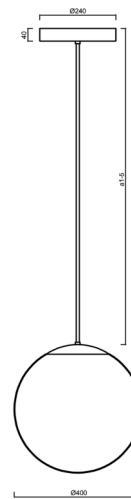

ADRIA P3 HP

LED-5L08E850Z11/096/a4/NK1W NB 3K#

WWW.OSMONT.CZ

ADRIA P3 HP

Product code: ADR72033

Type: LED-5L08E850Z11/096/a4/NK1W NB 3K#

Short description of the luminaire: Stainless steel brushed | pendant high-power LED light with emergency backup combined | TRIPLEX OPAL hand blown glass shade | rod pendant 80 cm |

Technical

Types of luminaires	Emergency combined
Mounting type	Suspended - rod
Base material	stainless steel steel
Shade material	three-layer glass TRIPLEX OPAL
Base color	brushed stainless steel
Shade color	white
Holding the shade	steel holder
Mounting location	ceiling
Width	400 mm
Length	400 mm
Height	400 mm
Diameter	ø 400 mm
Hinge length	800 mm
mounting holes (diameter)	3xø5mm
Cable entrance	2xø16mm
Energy Class	D
Impact strength	IK01
Operating temperature	from 0°C to +30°C