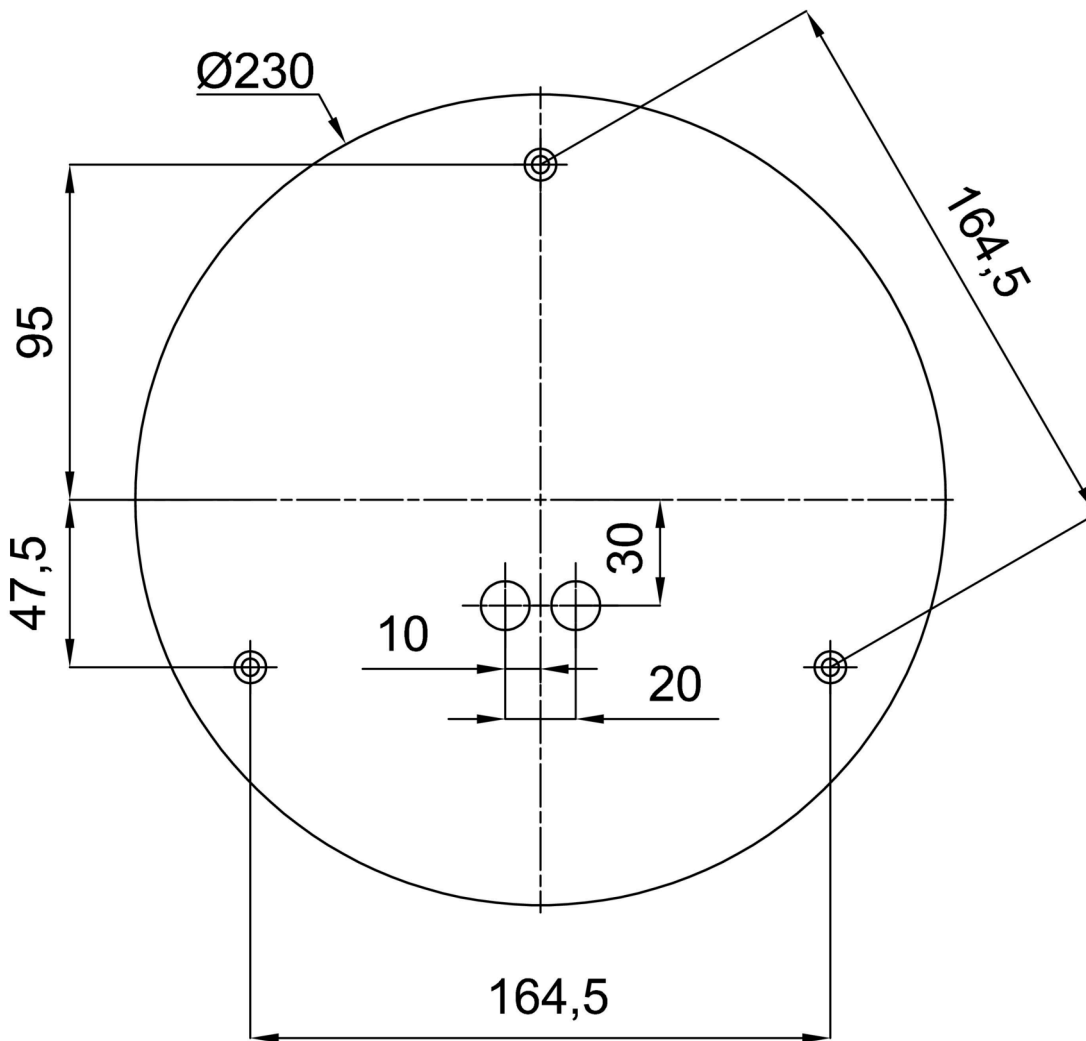

Technical

Types of luminaires	Emergency combined
Mounting type	Suspended - rod
Base material	stainless steel steel
Shade material	three-layer glass TRIPLEX OPAL
Base color	brushed stainless steel
Shade color	white
Holding the shade	steel holder
Mounting location	ceiling
Width	400 mm
Length	400 mm
Height	400 mm
Diameter	ø 400 mm
Hinge length	800 mm
mounting holes (diameter)	3xø5mm
Cable entrance	2xø16mm
Energy Class	D
Impact strength	IK01
Operating temperature	from 0°C to +30°C

*The warranty for the batteries is valid for 12 months from the date of purchase.

Installation dimensions:

Additional assortment:

Lampshade

Product code	Name	Color	Description	Picture	Drawing
20040	096	white	příslušenství		