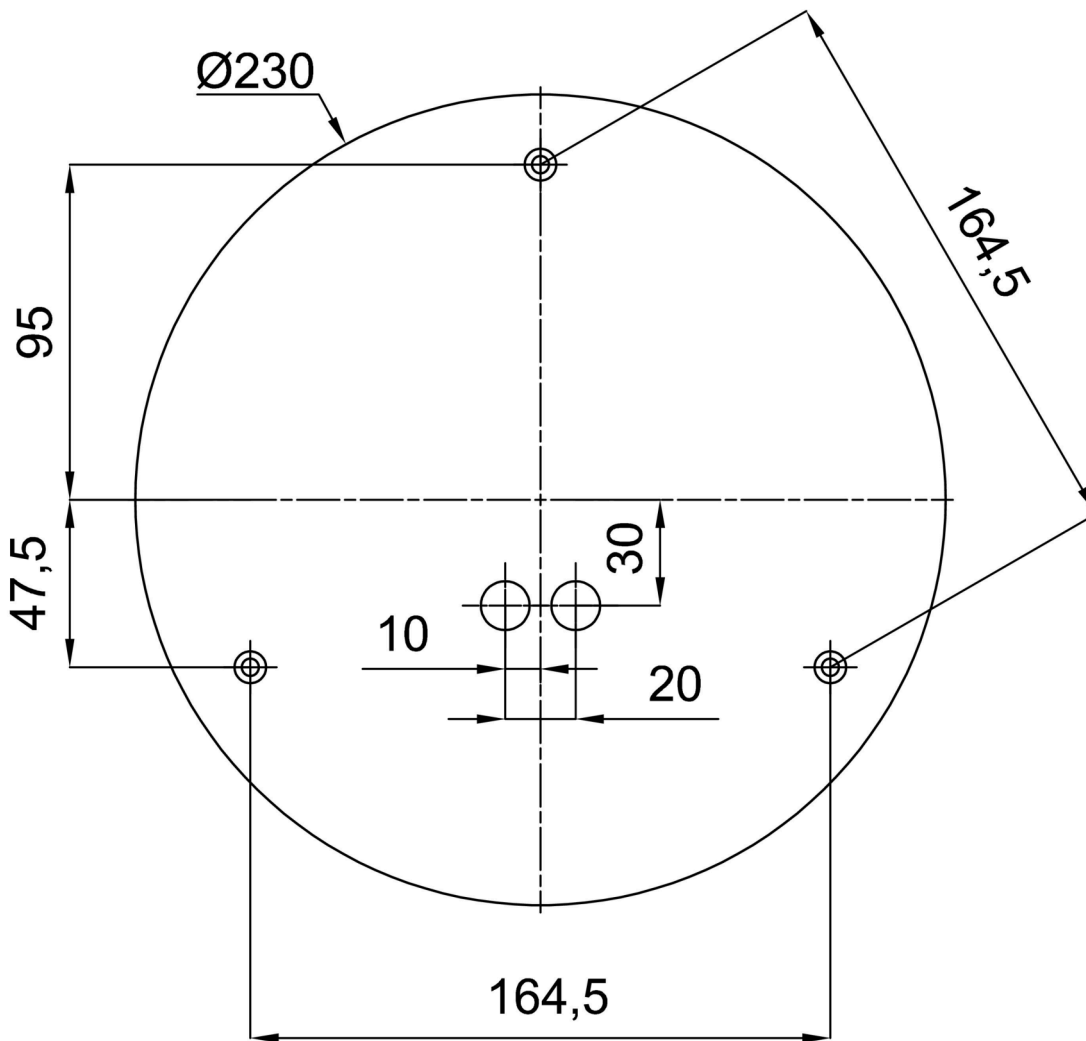

Technical

Types of luminaires	Emergency combined
Mounting type	Suspended - rod
Base material	stainless steel steel
Shade material	three-layer glass TRIPLEX OPAL
Base color	brushed stainless steel
Shade color	white
Holding the shade	steel holder
Mounting location	ceiling
Width	400 mm
Length	400 mm
Height	400 mm
Diameter	ø 400 mm
Hinge length	600 mm
mounting holes (diameter)	3xø5mm
Cable entrance	2xø16mm
Energy Class	D
Impact strength	IK01
Operating temperature	from 0°C to +30°C

*The warranty for the batteries is valid for 12 months from the date of purchase.

Installation dimensions:

Additional assortment:

Lampshade

Product code	Name	Color	Description	Picture	Drawing
20040	096	white	příslušenství	