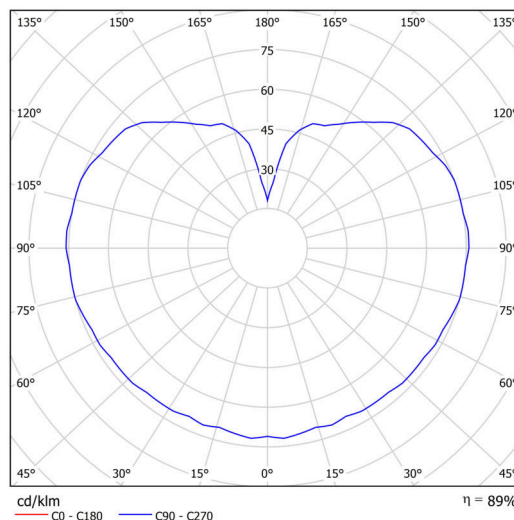

Technical

Types of luminaires	Emergency combined
Mounting type	Suspended - rod
Base material	stainless steel steel
Shade material	three-layer glass TRIPLEX OPAL
Base color	brushed stainless steel
Shade color	white
Holding the shade	steel holder
Mounting location	ceiling
Width	400 mm
Length	400 mm
Height	400 mm
Diameter	ø 400 mm
Hinge length	600 mm
mounting holes (diameter)	3xø5mm
Cable entrance	2xø16mm
Energy Class	D
Impact strength	IK01
Operating temperature	from 0°C to +30°C

Luminous

Lum. flux of luminaire	7300 lm
Lum. flux of light source	8290 lm
Lum. flux of light source in emergency mode	170 lm
Luminaire efficacy	140 lm/W
Temperature	3000 K
Rated life time LED L80/B10	100000 hours