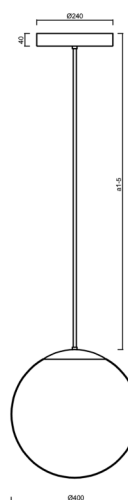

ADRIA P3 HP

LED-5L08E850Z11/096/a3/NK1W NB 3K#

WWW.OSMONT.CZ

ADRIA P3 HP

Product code: ADR72032

Type: LED-5L08E850Z11/096/a3/NK1W NB 3K#

Short description of the luminaire: Stainless steel brushed | pendant high-power LED light with emergency backup combined | TRIPLEX OPAL hand blown glass shade | rod pendant 60 cm |

Technical

Types of luminaires	Emergency combined
Mounting type	Suspended - rod
Base material	stainless steel steel
Shade material	three-layer glass TRIPLEX OPAL
Base color	brushed stainless steel
Shade color	white
Holding the shade	steel holder
Mounting location	ceiling
Width	400 mm
Length	400 mm
Height	400 mm
Diameter	ø 400 mm
Hinge length	600 mm
mounting holes (diameter)	3xø5mm
Cable entrance	2xø16mm
Energy Class	D
Impact strength	IK01
Operating temperature	from 0°C to +30°C