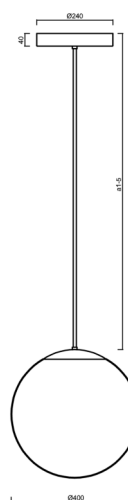

ADRIA P3 HP

LED-5L08E850Z11/096/a2/NK1W NL 3K#

WWW.OSMONT.CZ

ADRIA P3 HP

Product code: ADR72026

Type: LED-5L08E850Z11/096/a2/NK1W NL 3K#

Short description of the luminaire: Stainless steel polished | pendant high-power LED light with emergency backup combined | TRIPLEX OPAL hand blown glass shade | rod pendant 40 cm |

Technical

Types of luminaires	Emergency combined
Mounting type	Suspended - rod
Base material	stainless steel steel
Shade material	three-layer glass TRIPLEX OPAL
Base color	polished stainless steel
Shade color	white
Holding the shade	steel holder
Mounting location	ceiling
Width	400 mm
Length	400 mm
Height	400 mm
Diameter	ø 400 mm
Hinge length	400 mm
mounting holes (diameter)	3xø5mm
Cable entrance	2xø16mm
Energy Class	D
Impact strength	IK01
Operating temperature	from 0°C to +30°C