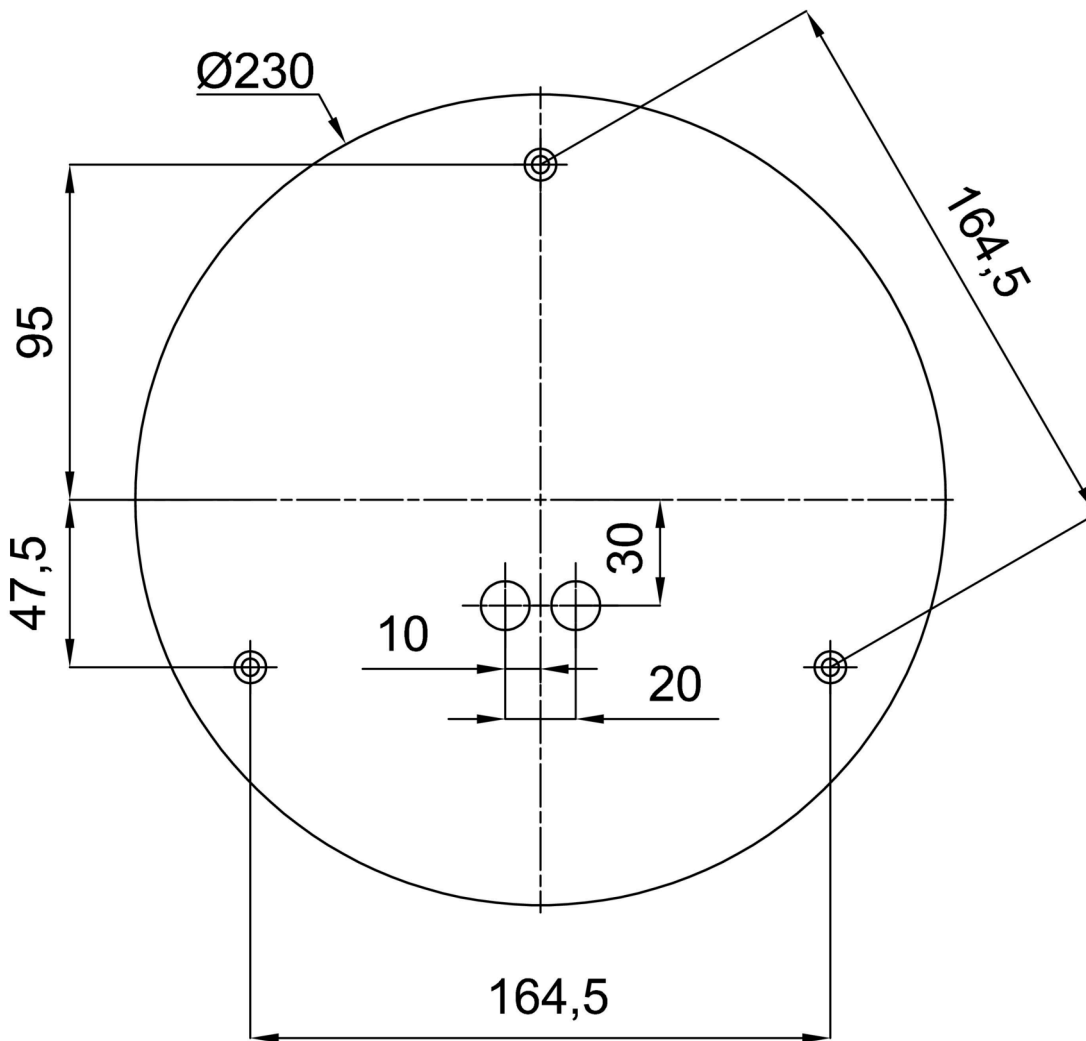

Technical

Types of luminaires	Emergency combined
Mounting type	Suspended - rod
Base material	stainless steel steel
Shade material	three-layer glass TRIPLEX OPAL
Base color	polished stainless steel
Shade color	white
Holding the shade	steel holder
Mounting location	ceiling
Width	400 mm
Length	400 mm
Height	400 mm
Diameter	ø 400 mm
Hinge length	400 mm
mounting holes (diameter)	3xø5mm
Cable entrance	2xø16mm
Energy Class	D
Impact strength	IK01
Operating temperature	from 0°C to +30°C

*The warranty for the batteries is valid for 12 months from the date of purchase.

Installation dimensions:

Additional assortment:

Lampshade

Product code	Name	Color	Description	Picture	Drawing
20040	096	white	příslušenství		