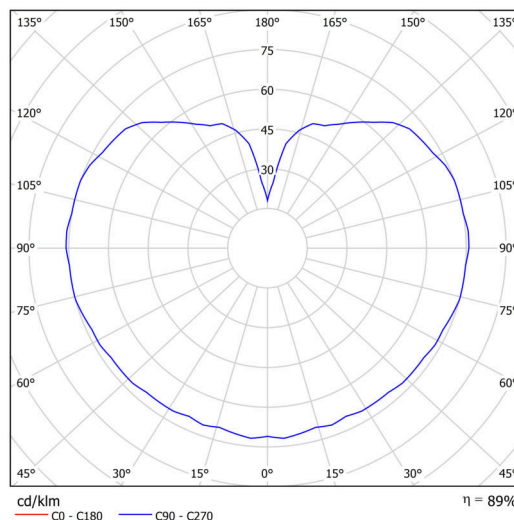

Technical

Types of luminaires	Emergency combined
Mounting type	Suspended - rod
Base material	stainless steel steel
Shade material	three-layer glass TRIPLEX OPAL
Base color	polished stainless steel
Shade color	white
Holding the shade	steel holder
Mounting location	ceiling
Width	400 mm
Length	400 mm
Height	400 mm
Diameter	ø 400 mm
Hinge length	400 mm
mounting holes (diameter)	3xø5mm
Cable entrance	2xø16mm
Energy Class	D
Impact strength	IK01
Operating temperature	from 0°C to +30°C

Luminous

Lum. flux of luminaire	7300 lm
Lum. flux of light source	8290 lm
Lum. flux of light source in emergency mode	170 lm
Luminaire efficacy	140 lm/W
Temperature	3000 K
Rated life time LED L80/B10	100000 hours