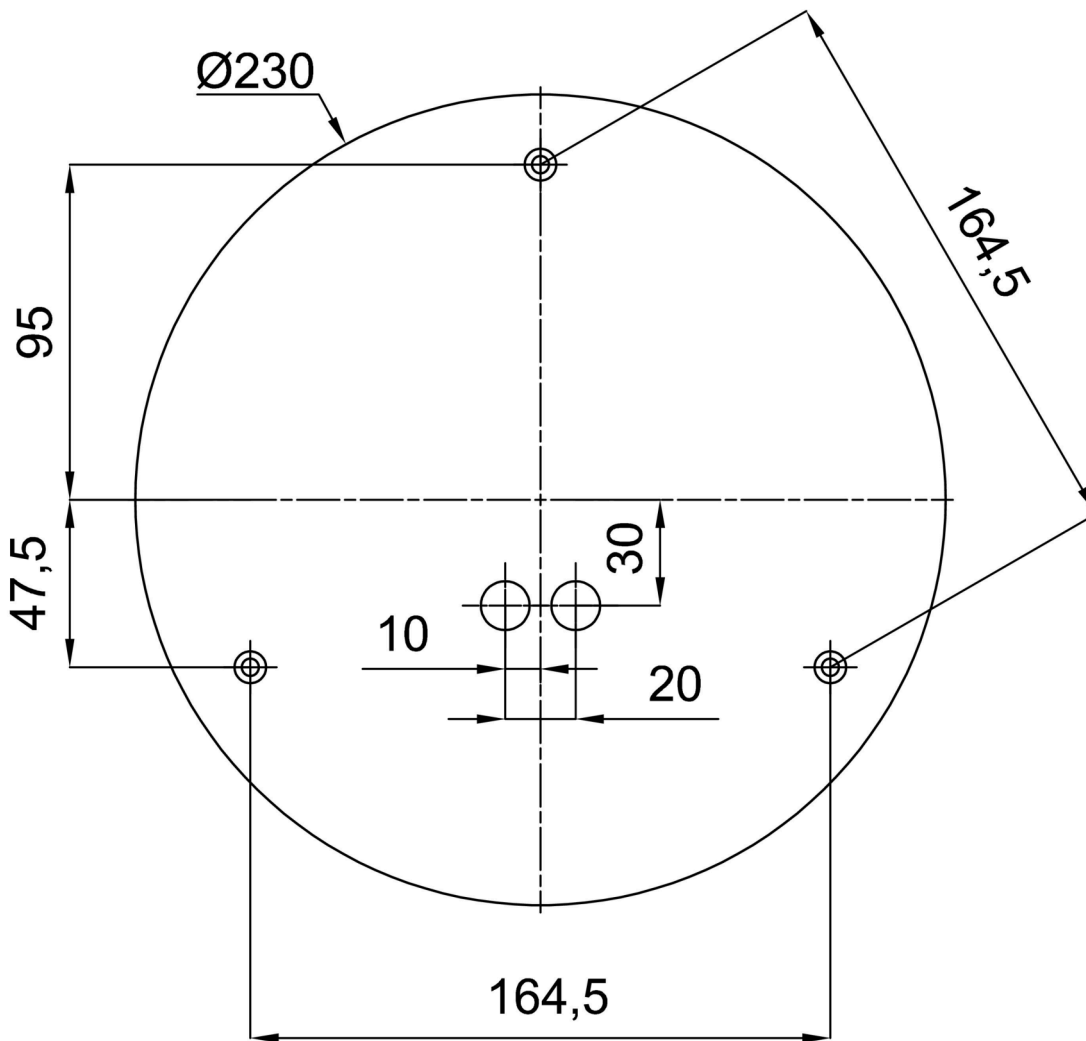

Technical

Types of luminaires	Emergency combined
Mounting type	Suspended - rod
Base material	brass
Shade material	three-layer glass TRIPLEX OPAL
Base color	polished brass
Shade color	white
Holding the shade	steel holder
Mounting location	ceiling
Width	400 mm
Length	400 mm
Height	400 mm
Diameter	ø 400 mm
Hinge length	1000 mm
mounting holes (diameter)	3xø5mm
Cable entrance	2xø16mm
Energy Class	D
Impact strength	IK01
Operating temperature	from 0°C to +30°C

*The warranty for the batteries is valid for 12 months from the date of purchase.

Installation dimensions:

Additional assortment:

Lampshade

Product code	Name	Color	Description	Picture	Drawing
20040	096	white	příslušenství		