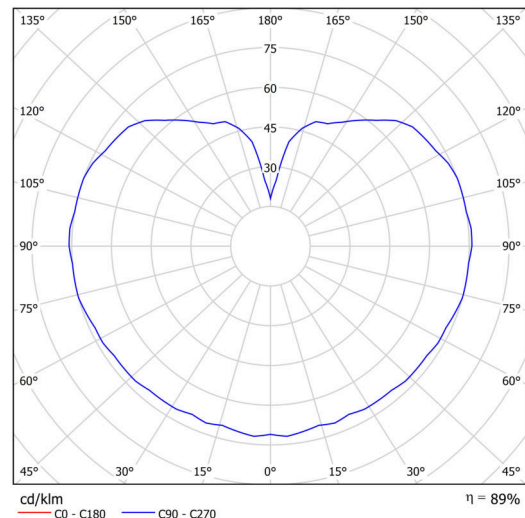

Technical

Types of luminaires	Emergency combined
Mounting type	Suspended - rod
Base material	brass
Shade material	three-layer glass TRIPLEX OPAL
Base color	polished brass
Shade color	white
Holding the shade	steel holder
Mounting location	ceiling
Width	400 mm
Length	400 mm
Height	400 mm
Diameter	ø 400 mm
Hinge length	1000 mm
mounting holes (diameter)	3xø5mm
Cable entrance	2xø16mm
Energy Class	D
Impact strength	IK01
Operating temperature	from 0°C to +30°C

Luminous

Lum. flux of luminaire	7300 lm
Lum. flux of light source	8290 lm
Lum. flux of light source in emergency mode	170 lm
Luminaire efficacy	140 lm/W
Temperature	3000 K
Rated life time LED L80/B10	100000 hours