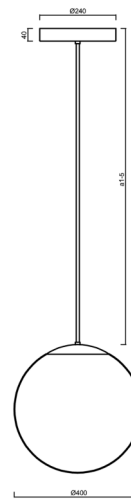

ADRIA P3 HP

LED-5L08E850Z11/096/a5/NK1W MS 3K#

WWW.OSMONT.CZ

ADRIA P3 HP

Product code: ADR72024

Type: LED-5L08E850Z11/096/a5/NK1W MS 3K#

Short description of the luminaire: Brass polished | pendant high-power LED light with emergency backup combined | TRIPLEX OPAL hand blown glass shade | rod pendant 100 cm |

Technical

Types of luminaires	Emergency combined
Mounting type	Suspended - rod
Base material	brass
Shade material	three-layer glass TRIPLEX OPAL
Base color	polished brass
Shade color	white
Holding the shade	steel holder
Mounting location	ceiling
Width	400 mm
Length	400 mm
Height	400 mm
Diameter	ø 400 mm
Hinge length	1000 mm
mounting holes (diameter)	3xø5mm
Cable entrance	2xø16mm
Energy Class	D
Impact strength	IK01
Operating temperature	from 0°C to +30°C