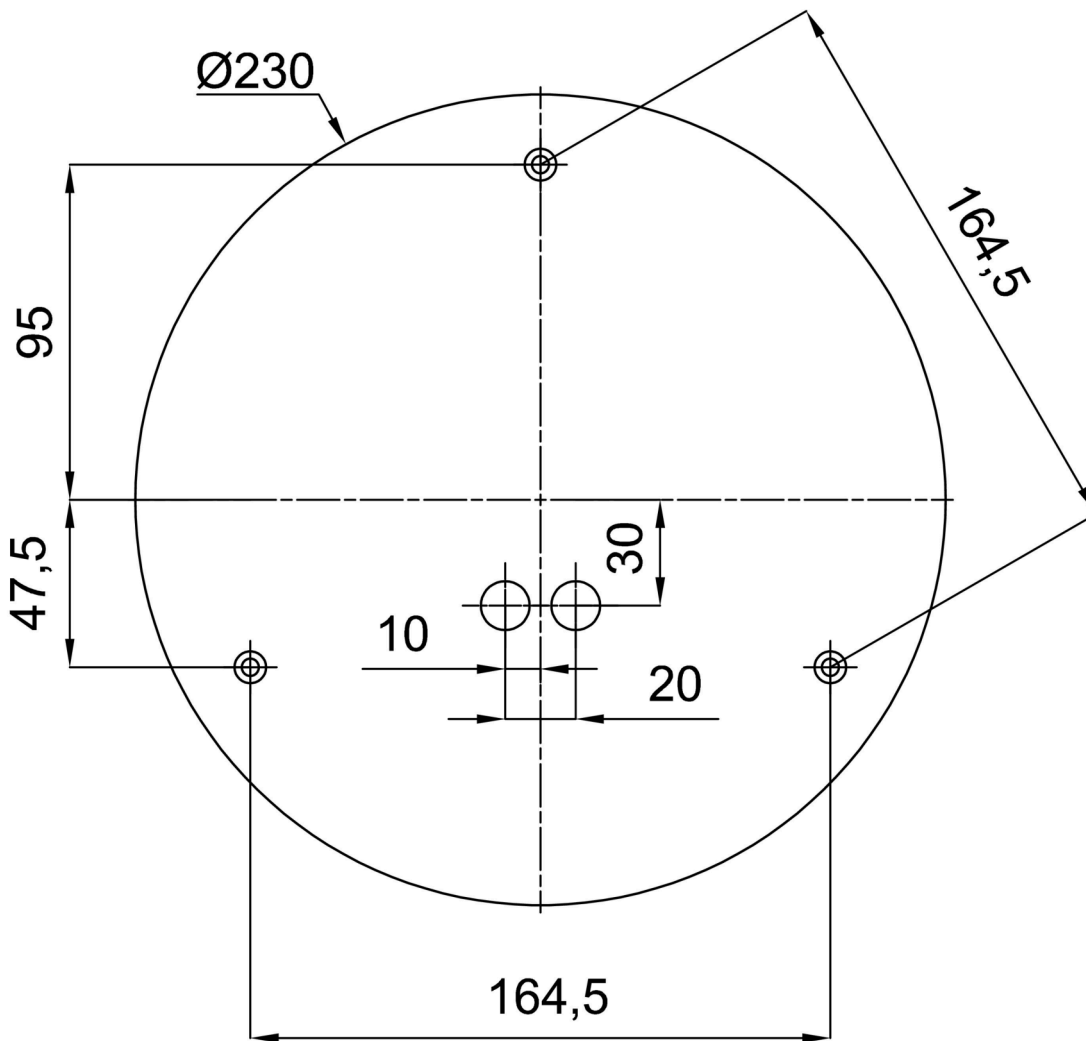

Technical

Types of luminaires	Emergency combined
Mounting type	Suspended - rod
Base material	brass
Shade material	three-layer glass TRIPLEX OPAL
Base color	polished brass
Shade color	white
Holding the shade	steel holder
Mounting location	ceiling
Width	400 mm
Length	400 mm
Height	400 mm
Diameter	∅ 400 mm
Hinge length	600 mm
mounting holes (diameter)	3x∅5mm
Cable entrance	2x∅16mm
Energy Class	D
Impact strength	IK01
Operating temperature	from 0°C to +30°C

*The warranty for the batteries is valid for 12 months from the date of purchase.

Installation dimensions:

Additional assortment:

Lampshade

Product code	Name	Color	Description	Picture	Drawing
20040	096	white	příslušenství		