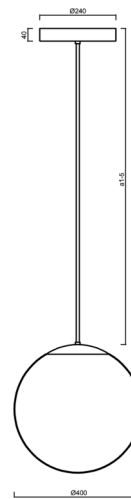

ADRIA P3 HP

LED-5L08E850Z11/096/a3/NK1W MS 3K#

WWW.OSMONT.CZ

ADRIA P3 HP

Product code: ADR72022

Type: LED-5L08E850Z11/096/a3/NK1W MS 3K#

Short description of the luminaire: Brass polished | pendant high-power LED light with emergency backup combined | TRIPLEX OPAL hand blown glass shade | rod pendant 60 cm |

Technical

Types of luminaires	Emergency combined
Mounting type	Suspended - rod
Base material	brass
Shade material	three-layer glass TRIPLEX OPAL
Base color	polished brass
Shade color	white
Holding the shade	steel holder
Mounting location	ceiling
Width	400 mm
Length	400 mm
Height	400 mm
Diameter	∅ 400 mm
Hinge length	600 mm
mounting holes (diameter)	3x∅5mm
Cable entrance	2x∅16mm
Energy Class	D
Impact strength	IK01
Operating temperature	from 0°C to +30°C