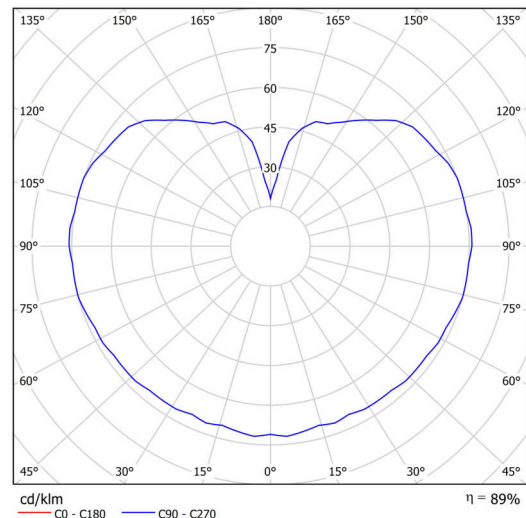

Luminous

Lum. flux of luminaire	7300 lm
Lum. flux of light source	8290 lm
Lum. flux of light source in emergency mode	170 lm
Luminaire efficacy	140 lm/W
Temperature	3000 K
Rated life time LED L80/B10	100000 hours