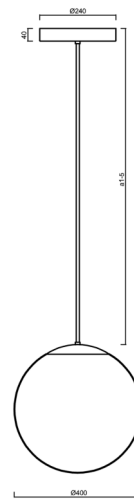

## ADRIA P3 HP

LED-5L08E850Z11/096/a1/NK1W MS 3K#

[WWW.OSMONT.CZ](http://WWW.OSMONT.CZ)

# ADRIA P3 HP

Product code: ADR72020

Type: LED-5L08E850Z11/096/a1/NK1W MS 3K#

Short description of the luminaire: Brass polished | pendant high-power LED light with emergency backup combined | TRIPLEX OPAL hand blown glass shade | rod pendant 20 cm |

## Technical

Types of luminaires	Emergency combined
Mounting type	Suspended - rod
Base material	brass
Shade material	three-layer glass TRIPLEX OPAL
Base color	polished brass
Shade color	white
Holding the shade	steel holder
Mounting location	ceiling
Width	400 mm
Length	400 mm
Height	400 mm
Diameter	ø 400 mm
Hinge length	200 mm
mounting holes (diameter)	3xø5mm
Cable entrance	2xø16mm
Energy Class	D
Impact strength	IK01
Operating temperature	from 0°C to +30°C

## Installation dimensions: