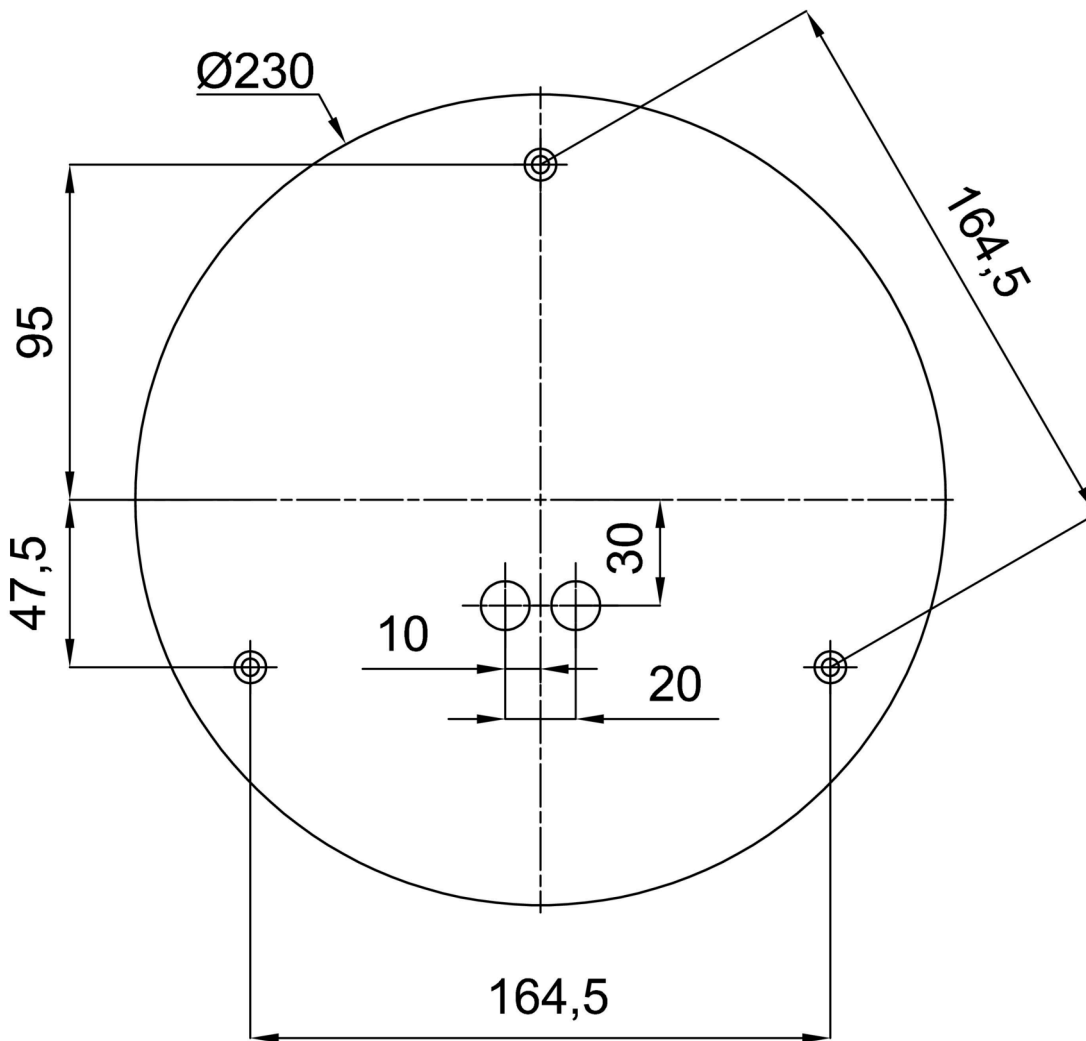

Technical

Types of luminaires	Emergency combined
Mounting type	Suspended - rod
Base material	steel
Shade material	three-layer glass TRIPLEX OPAL
Base color	white Ral9003
Shade color	white
Holding the shade	steel holder
Mounting location	ceiling
Width	400 mm
Length	400 mm
Height	400 mm
Diameter	ø 400 mm
Hinge length	400 mm
mounting holes (diameter)	3xø5mm
Cable entrance	2xø16mm
Energy Class	D
Impact strength	IK01
Operating temperature	from 0°C to +30°C

*The warranty for the batteries is valid for 12 months from the date of purchase.

Installation dimensions:

Additional assortment:

Lampshade

Product code	Name	Color	Description	Picture	Drawing
20040	096	white	příslušenství	