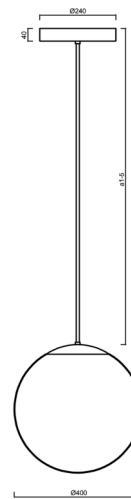

ADRIA P3 HP

LED-5L08E850Z11/096/a2/NK1W B 3K#

WWW.OSMONT.CZ

ADRIA P3 HP

Product code: ADR72011

Type: LED-5L08E850Z11/096/a2/NK1W B 3K#

Short description of the luminaire: White colour | pendant high-power LED light with emergency backup combined | TRIPLEX OPAL hand blown glass shade | rod pendant 40 cm |

Technical

Types of luminaires	Emergency combined
Mounting type	Suspended - rod
Base material	steel
Shade material	three-layer glass TRIPLEX OPAL
Base color	white Ral9003
Shade color	white
Holding the shade	steel holder
Mounting location	ceiling
Width	400 mm
Length	400 mm
Height	400 mm
Diameter	ø 400 mm
Hinge length	400 mm
mounting holes (diameter)	3xø5mm
Cable entrance	2xø16mm
Energy Class	D
Impact strength	IK01
Operating temperature	from 0°C to +30°C