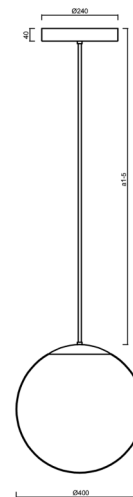

ADRIA P3 HP

LED-5L08E850Z11/096/a1 NK3HST NB 4K#

WWW.OSMONT.CZ

ADRIA P3 HP

Product code: ADR62810

Type: LED-5L08E850Z11/096/a1 NK3HST NB 4K#

Short description of the luminaire: Stainless steel brushed | pendant high-power LED light with emergency backup combined (with Self-test) | TRIPLEX OPAL hand blown glass shade | rod pendant 20 cm |

Technical

Types of luminaires	Emergency combined SELFTEST
Mounting type	Suspended - rod
Base material	stainless steel steel
Shade material	three-layer glass TRIPLEX OPAL
Base color	brushed stainless steel
Shade color	white
Holding the shade	steel holder
Mounting location	ceiling
Width	400 mm
Length	400 mm
Height	400 mm
Hinge length	200 mm
mounting holes (diameter)	3xØ5mm
Cable entrance	2xØ16mm
Energy Class	D
Impact strength	IK01
Operating temperature	from -20°C to +30°C

Eulum data for calculation programs are available at www.osmont.cz.

Logistic

EAN	8591728148058
Weight NTTO	6 Kg
Weight BTTO	7.1 Kg
Number of cartons	2 pcs
Package volume	0.081 m ³
Package 1 width	0.405 m
Package 1 length	0.405 m
Package 1 height	0.41 m
Warranty*	60 months

*The warranty for the batteries is valid for 12 months from the date of purchase.

Installation dimensions:

Additional assortment:

Lampshade

Product code	Name	Color	Description	Picture	Drawing
20040	096	white	příslušenství		