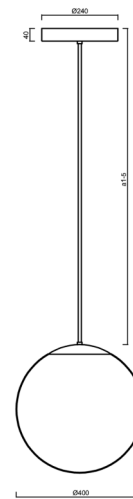

## ADRIA P3 HP

LED-5L08E850Z11/096/a4 NK3HST NL 4K#

[WWW.OSMONT.CZ](http://WWW.OSMONT.CZ)

# ADRIA P3 HP

Product code: ADR62808

Type: LED-5L08E850Z11/096/a4 NK3HST NL 4K#

Short description of the luminaire: Stainless steel polished | pendant high-power LED light with emergency backup combined (with Self-test) | TRIPLEX OPAL hand blown glass shade | rod pendant 80 cm |

## Technical

Types of luminaires	Emergency combined SELFTEST
Mounting type	Suspended - rod
Base material	stainless steel steel
Shade material	three-layer glass TRIPLEX OPAL
Base color	polished stainless steel
Shade color	white
Holding the shade	steel holder
Mounting location	ceiling
Width	400 mm
Length	400 mm
Height	400 mm
Hinge length	800 mm
mounting holes (diameter)	3xØ5mm
Cable entrance	2xØ16mm
Energy Class	D
Impact strength	IK01
Operating temperature	from -20°C to +30°C