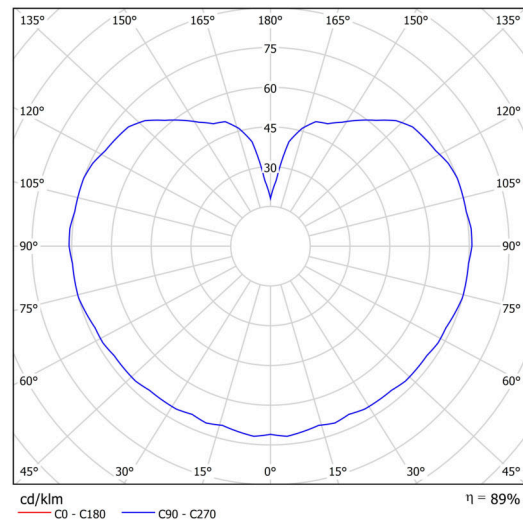

Luminous

Lum. flux of luminaire	7610 lm
Lum. flux of light source	8650 lm
Lum. flux of light source in emergency mode	200 lm
Temperature	4000 K
Rated life time LED L80/B10	100000 hours
CRI	Ra80
MacAdam	3
Blue light hazard	Risk group 0