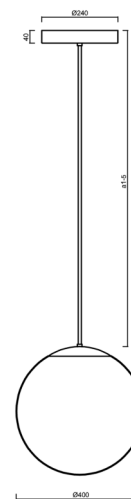

## ADRIA P3 HP

LED-5L08E850Z11/096/a3 NK3HST NL 4K#

[WWW.OSMONT.CZ](http://WWW.OSMONT.CZ)

# ADRIA P3 HP

Product code: ADR62807

Type: LED-5L08E850Z11/096/a3 NK3HST NL 4K#

Short description of the luminaire: Stainless steel polished | pendant high-power LED light with emergency backup combined (with Self-test) | TRIPLEX OPAL hand blown glass shade | rod pendant 60 cm |

## Technical

Types of luminaires	Emergency combined SELFTEST
Mounting type	Suspended - rod
Base material	stainless steel steel
Shade material	three-layer glass TRIPLEX OPAL
Base color	polished stainless steel
Shade color	white
Holding the shade	steel holder
Mounting location	ceiling
Width	400 mm
Length	400 mm
Height	400 mm
Hinge length	600 mm
mounting holes (diameter)	3xØ5mm
Cable entrance	2xØ16mm
Energy Class	D
Impact strength	IK01
Operating temperature	from -20°C to +30°C