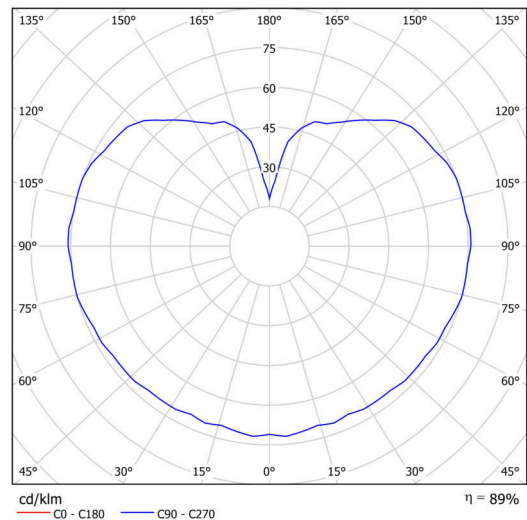

Luminous

Lum. flux of luminaire	7610 lm
Lum. flux of light source	8650 lm
Lum. flux of light source in emergency mode	200 lm
Temperature	4000 K
Rated life time LED L80/B10	100000 hours
CRI	Ra80
MacAdam	3
Blue light hazard	Risk group 0