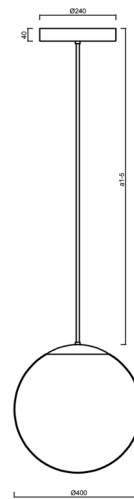

## ADRIA P3 HP

LED-5L08E850Z11/096/a4 NK3HST MS 4K#

[WWW.OSMONT.CZ](http://WWW.OSMONT.CZ)

# ADRIA P3 HP

Product code: ADR62803

Type: LED-5L08E850Z11/096/a4 NK3HST MS 4K#

Short description of the luminaire: Brass polished | pendant high-power LED light with emergency backup combined ( with Self-test) | TRIPLEX OPAL hand blown glass shade| rod pendant 80 cm |

## Technical

Types of luminaires	Emergency combined SELFTEST
Mounting type	Suspended - rod
Base material	brass
Shade material	three-layer glass TRIPLEX OPAL
Base color	polished brass
Shade color	white
Holding the shade	steel holder
Mounting location	ceiling
Width	400 mm
Length	400 mm
Height	400 mm
Hinge length	800 mm
mounting holes (diameter)	3xØ5mm
Cable entrance	2xØ16mm
Energy Class	D
Impact strength	IK01
Operating temperature	from -20°C to +30°C