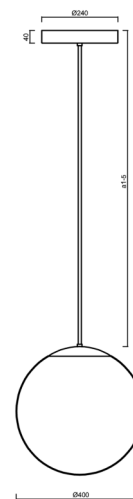

ADRIA P3 HP

LED-5L08E850Z11/096/a2 NK3HST MS 4K#

WWW.OSMONT.CZ

ADRIA P3 HP

Product code: ADR62801

Type: LED-5L08E850Z11/096/a2 NK3HST MS 4K#

Short description of the luminaire: Brass polished | pendant high-power LED light with emergency backup combined (with Self-test) | TRIPLEX OPAL hand blown glass shade| rod pendant 40 cm |

Technical

Types of luminaires	Emergency combined SELFTEST
Mounting type	Suspended - rod
Base material	brass
Shade material	three-layer glass TRIPLEX OPAL
Base color	polished brass
Shade color	white
Holding the shade	steel holder
Mounting location	ceiling
Width	400 mm
Length	400 mm
Height	400 mm
Hinge length	400 mm
mounting holes (diameter)	3xØ5mm
Cable entrance	2xØ16mm
Energy Class	D
Impact strength	IK01
Operating temperature	from -20°C to +30°C

Eulum data for calculation programs are available at www.osmont.cz.

Logistic

EAN	8591728147969
Weight NTTO	6.05 Kg
Weight BTTO	7.15 Kg
Number of cartons	2 pcs
Package volume	0.081 m ³
Package 1 width	0.405 m
Package 1 length	0.405 m
Package 1 height	0.41 m
Warranty*	60 months

*The warranty for the batteries is valid for 12 months from the date of purchase.

Installation dimensions:

Additional assortment:

Lampshade

Product code	Name	Color	Description	Picture	Drawing
20040	096	white	příslušenství		