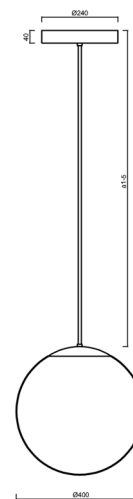

ADRIA P3 HP

LED-5L08E850Z11/096/a1 NK3HST MS 4K#

WWW.OSMONT.CZ

ADRIA P3 HP

Product code: ADR62800

Type: LED-5L08E850Z11/096/a1 NK3HST MS 4K#

Short description of the luminaire: Brass polished | pendant high-power LED light with emergency backup combined (with Self-test) | TRIPLEX OPAL hand blown glass shade| rod pendant 20 cm |

Technical

Types of luminaires	Emergency combined SELFTEST
Mounting type	Suspended - rod
Base material	brass
Shade material	three-layer glass TRIPLEX OPAL
Base color	polished brass
Shade color	white
Holding the shade	steel holder
Mounting location	ceiling
Width	400 mm
Length	400 mm
Height	400 mm
Hinge length	200 mm
mounting holes (diameter)	3xØ5mm
Cable entrance	2xØ16mm
Energy Class	D
Impact strength	IK01
Operating temperature	from -20°C to +30°C

Eulum data for calculation programs are available at www.osmont.cz.

Logistic

EAN	8591728147952
Weight NTTO	6 Kg
Weight BTTO	7.1 Kg
Number of cartons	2 pcs
Package volume	0.081 m ³
Package 1 width	0.405 m
Package 1 length	0.405 m
Package 1 height	0.41 m
Warranty*	60 months

*The warranty for the batteries is valid for 12 months from the date of purchase.

Installation dimensions:

Additional assortment:

Lampshade

Product code	Name	Color	Description	Picture	Drawing
20040	096	white	příslušenství		