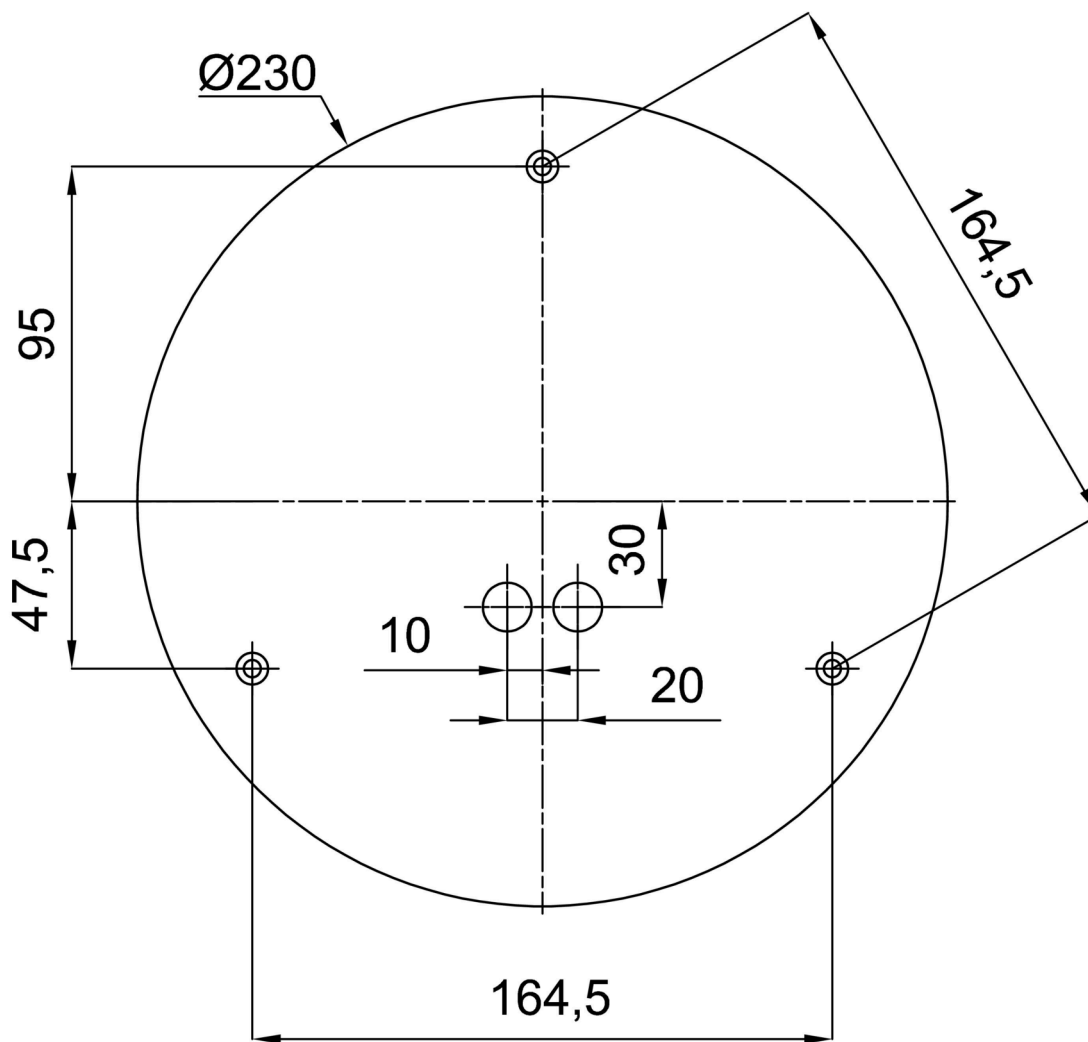

Technical

Types of luminaires	Emergency combined SELFTEST
Mounting type	Suspended - rod
Base material	brass
Shade material	three-layer glass TRIPLEX OPAL
Base color	polished brass
Shade color	white
Holding the shade	steel holder
Mounting location	ceiling
Width	400 mm
Length	400 mm
Height	400 mm
Hinge length	200 mm
mounting holes (diameter)	3xØ5mm
Cable entrance	2xØ16mm
Energy Class	D
Impact strength	IK01
Operating temperature	from -20°C to +30°C

Electric

Power consumption	52 W
Ingress Protection	IP40
Socket	LED modul
Battery type	LiFePO4
Emergency time	3 hours
SELFTEST	yes
terminal block	snap terminal block

Luminous

Lum. flux of luminaire	7610 lm
Lum. flux of light source	8650 lm
Lum. flux of light source in emergency mode	200 lm
Temperature	4000 K
Rated life time LED L80/B10	100000 hours
CRI	Ra80
MacAdam	3
Blue light hazard	Risk group 0

Eulum data for calculation programs are available at www.osmont.cz.

Logistic

EAN	8591728147952
Weight NTTO	6 Kg
Weight BTTO	7.1 Kg
Number of cartons	2 pcs
Package volume	0.081 m ³
Package 1 width	0.405 m
Package 1 length	0.405 m
Package 1 height	0.41 m
Warranty*	60 months

*The warranty for the batteries is valid for 12 months from the date of purchase.

Installation dimensions:

Additional assortment:

Lampshade

Product code	Name	Color	Description	Picture	Drawing
20040	096	white	příslušenství		