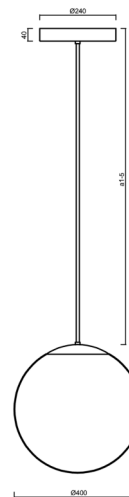

ADRIA P3 HP

LED-5L08E850Z11/096/a5 NK3HST B 4K#

WWW.OSMONT.CZ

ADRIA P3 HP

Product code: ADR62794

Type: LED-5L08E850Z11/096/a5 NK3HST B 4K#

Short description of the luminaire: White colour | pendant high-power LED light with emergency backup combined (with Self-test) | TRIPLEX OPAL hand blown glass shade| rod pendant 100 cm |

Technical

| | |
|---------------------------|--------------------------------|
| Types of luminaires | Emergency combined SELFTEST |
| Mounting type | Suspended - rod |
| Base material | steel |
| Shade material | three-layer glass TRIPLEX OPAL |
| Base color | white Ra9003 |
| Shade color | white |
| Holding the shade | steel holder |
| Mounting location | ceiling |
| Width | 400 mm |
| Length | 400 mm |
| Height | 400 mm |
| Hinge length | 1000 mm |
| mounting holes (diameter) | 3xØ5mm |
| Cable entrance | 2xØ16mm |
| Energy Class | D |
| Impact strength | IK01 |
| Operating temperature | from -20°C to +30°C |