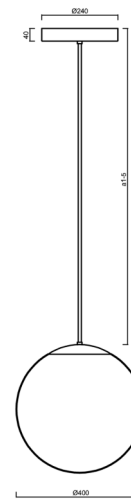

ADRIA P3 HP

LED-5L08E850Z11/096/a3 NK3HST B 4K#

WWW.OSMONT.CZ

ADRIA P3 HP

Product code: ADR62792

Type: LED-5L08E850Z11/096/a3 NK3HST B 4K#

Short description of the luminaire: White colour | pendant high-power LED light with emergency backup combined (with Self-test) | TRIPLEX OPAL hand blown glass shade| rod pendant 60 cm |

Technical

| | |
|---------------------------|--------------------------------|
| Types of luminaires | Emergency combined SELFTEST |
| Mounting type | Suspended - rod |
| Base material | steel |
| Shade material | three-layer glass TRIPLEX OPAL |
| Base color | white Ra9003 |
| Shade color | white |
| Holding the shade | steel holder |
| Mounting location | ceiling |
| Width | 400 mm |
| Length | 400 mm |
| Height | 400 mm |
| Hinge length | 600 mm |
| mounting holes (diameter) | 3xØ5mm |
| Cable entrance | 2xØ16mm |
| Energy Class | D |
| Impact strength | IK01 |
| Operating temperature | from -20°C to +30°C |