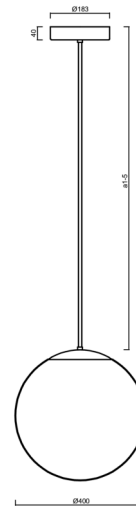

## **ADRIA P3 HP**

---

LED-5L08E850Z11/096/a5 NB DALI 4K#

[WWW.OSMONT.CZ](http://WWW.OSMONT.CZ)

# ADRIA P3 HP

Product code: ADR62549

Type: LED-5L08E850Z11/096/a5 NB DALI 4K#

Short description of the luminaire: Stainless steel brushed | pendant high-power LED light DALI | TRIPLEX OPAL hand blown glass shade | rod pendant 100 cm |

## Technical

Types of luminaires	Dimmable
Mounting type	Suspended - rod
Base material	stainless steel steel
Shade material	three-layer glass TRIPLEX OPAL
Base color	brushed stainless steel
Shade color	white
Holding the shade	steel holder
Mounting location	ceiling
Width	400 mm
Length	400 mm
Height	400 mm
Diameter	Ø 400 mm
Hinge length	1000 mm
mounting holes (diameter)	3xØ5mm
Cable entrance	2xØ16mm
Energy Class	D
Impact strength	IK01
Operating temperature	from -20°C to +30°C