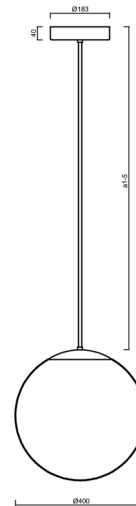

## **ADRIA P3 HP**

---

LED-5L08E850Z11/096/a4 NB DALI 4K#

[WWW.OSMONT.CZ](http://WWW.OSMONT.CZ)

# ADRIA P3 HP

Product code: ADR62548

Type: LED-5L08E850Z11/096/a4 NB DALI 4K#

Short description of the luminaire: Stainless steel brushed | pendant high-power LED light DALI | TRIPLEX OPAL hand blown glass shade | rod pendant 80 cm |

## Technical

Types of luminaires	Dimmable
Mounting type	Suspended - rod
Base material	stainless steel steel
Shade material	three-layer glass TRIPLEX OPAL
Base color	brushed stainless steel
Shade color	white
Holding the shade	steel holder
Mounting location	ceiling
Width	400 mm
Length	400 mm
Height	400 mm
Diameter	Ø 400 mm
Hinge length	800 mm
mounting holes (diameter)	3xØ5mm
Cable entrance	2xØ16mm
Energy Class	D
Impact strength	IK01
Operating temperature	from -20°C to +30°C