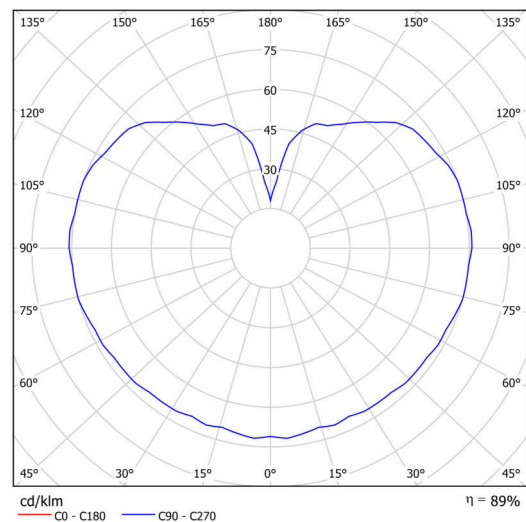

Luminous

Lum. flux of luminaire	7610 lm
Lum. flux of light source	8650 lm
Luminaire efficacy	146 lm/W
Temperature	4000 K
Rated life time LED L80/B10	100000 hours
CRI	Ra80
MacAdam	3
Blue light hazard	Risk group 0