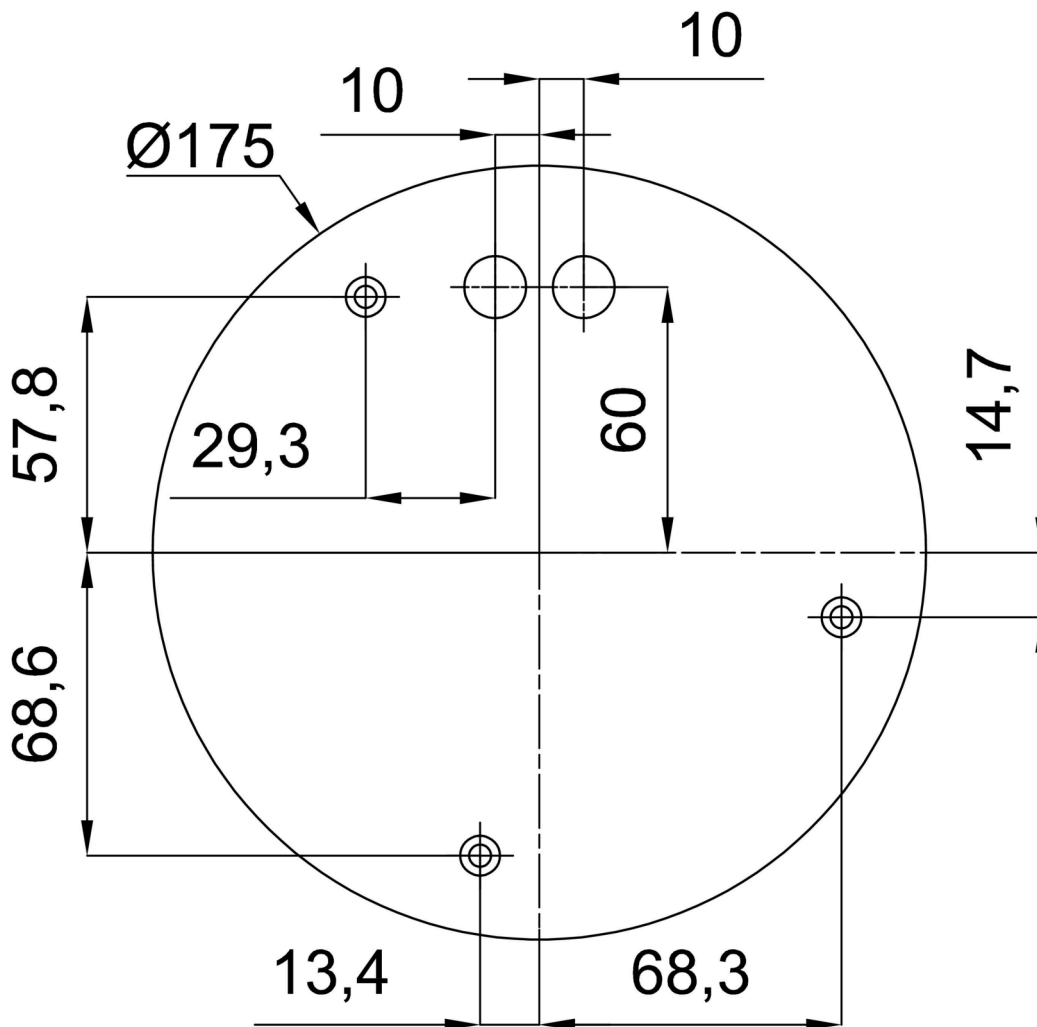

Logistic

EAN	8591728058722
Weight NTTO	6.15 Kg
Weight BTTO	7.25 Kg
Number of cartons	2 pcs
Package volume	0.081 m³
Package 1 width	0.405 m
Package 1 length	0.405 m
Package 1 height	0.41 m
Warranty*	60 months

*The warranty for the batteries is valid for 12 months from the date of purchase.

Installation dimensions: