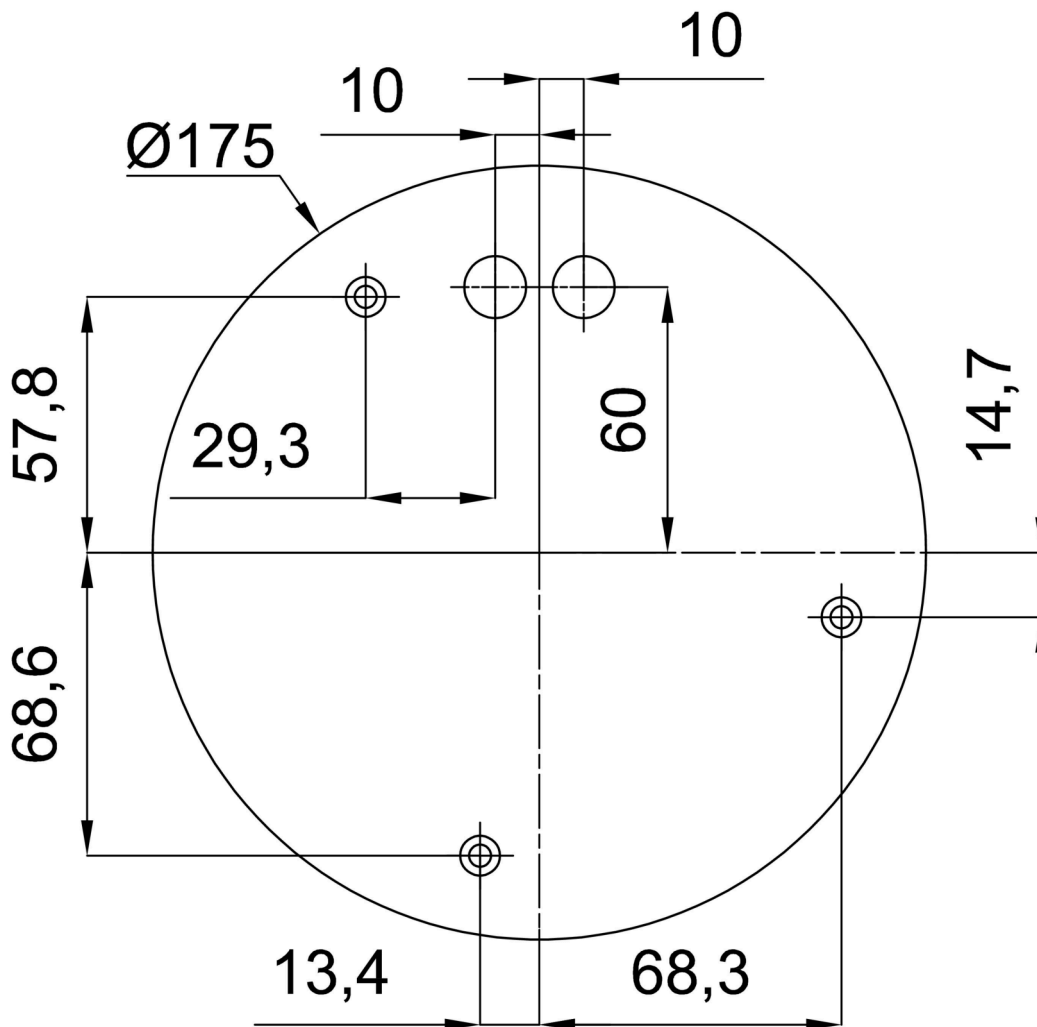

Technical

Types of luminaires	Dimmable
Mounting type	Suspended - rod
Base material	stainless steel steel
Shade material	three-layer glass TRIPLEX OPAL
Base color	brushed stainless steel
Shade color	white
Holding the shade	steel holder
Mounting location	ceiling
Width	400 mm
Length	400 mm
Height	400 mm
Diameter	Ø 400 mm
Hinge length	600 mm
mounting holes (diameter)	3xØ5mm
Cable entrance	2xØ16mm
Energy Class	D
Impact strength	IK01
Operating temperature	from -20°C to +30°C

Eulum data for calculation programs are available at

Logistic

EAN	8591728058715
Weight NTTO	6.1 Kg
Weight BTTO	7.2 Kg
Number of cartons	2 pcs
Package volume	0.081 m ³
Package 1 width	0.405 m
Package 1 length	0.405 m
Package 1 height	0.41 m
Warranty*	60 months

*The warranty for the batteries is valid for 12 months from the date of purchase.

Installation dimensions:

Additional assortment:

Lampshade

Product code	Name	Color	Description	Picture	Drawing
20040	096	white	příslušenství		