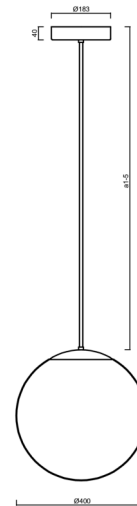

ADRIA P3 HP

LED-5L08E850Z11/096/a3 NB DALI 4K#

WWW.OSMONT.CZ

ADRIA P3 HP

Product code: ADR62547

Type: LED-5L08E850Z11/096/a3 NB DALI 4K#

Short description of the luminaire: Stainless steel brushed | pendant high-power LED light DALI | TRIPLEX OPAL hand blown glass shade | rod pendant 60 cm |

Technical

Types of luminaires	Dimmable
Mounting type	Suspended - rod
Base material	stainless steel steel
Shade material	three-layer glass TRIPLEX OPAL
Base color	brushed stainless steel
Shade color	white
Holding the shade	steel holder
Mounting location	ceiling
Width	400 mm
Length	400 mm
Height	400 mm
Diameter	Ø 400 mm
Hinge length	600 mm
mounting holes (diameter)	3xØ5mm
Cable entrance	2xØ16mm
Energy Class	D
Impact strength	IK01
Operating temperature	from -20°C to +30°C

Eulum data for calculation programs are available at

Logistic

EAN	8591728058715
Weight NTTO	6.1 Kg
Weight BTTO	7.2 Kg
Number of cartons	2 pcs
Package volume	0.081 m ³
Package 1 width	0.405 m
Package 1 length	0.405 m
Package 1 height	0.41 m
Warranty*	60 months

*The warranty for the batteries is valid for 12 months from the date of purchase.

Installation dimensions:

Additional assortment:

Lampshade

Product code	Name	Color	Description	Picture	Drawing
20040	096	white	příslušenství		