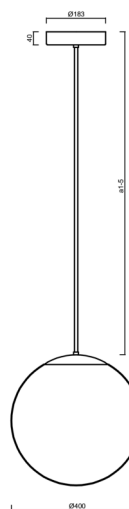

## **ADRIA P3 HP**

---

LED-5L08E850Z11/096/a5 NB 4K#

[WWW.OSMONT.CZ](http://WWW.OSMONT.CZ)

# ADRIA P3 HP

Product code: ADR62544

Type: LED-5L08E850Z11/096/a5 NB 4K#

Short description of the luminaire: Stainless steel brushed | pendant high-power LED light ON/OFF | TRIPLEX OPAL hand blown glass shade| rod pendant 100 cm |

## Technical

Types of luminaires	Classic on/off
Mounting type	Suspended - rod
Base material	stainless steel steel
Shade material	three-layer glass TRIPLEX OPAL
Base color	brushed stainless steel
Shade color	white
Holding the shade	steel holder
Mounting location	ceiling
Width	400 mm
Length	400 mm
Height	400 mm
Diameter	Ø 400 mm
Hinge length	1000 mm
mounting holes (diameter)	3xØ5mm
Cable entrance	2xØ16mm
Energy Class	D
Impact strength	IK01
Operating temperature	from -20°C to +30°C