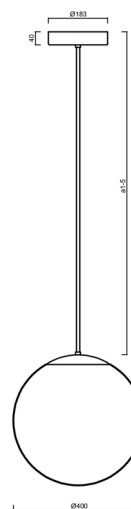

ADRIA P3 HP

LED-5L08E850Z11/096/a4 NB 4K#

WWW.OSMONT.CZ

ADRIA P3 HP

Product code: ADR62543

Type: LED-5L08E850Z11/096/a4 NB 4K#

Short description of the luminaire: Stainless steel brushed | pendant high-power LED light ON/OFF | TRIPLEX OPAL hand blown glass shade | rod pendant 80 cm |

Technical

Types of luminaires	Classic on/off
Mounting type	Suspended - rod
Base material	stainless steel steel
Shade material	three-layer glass TRIPLEX OPAL
Base color	brushed stainless steel
Shade color	white
Holding the shade	steel holder
Mounting location	ceiling
Width	400 mm
Length	400 mm
Height	400 mm
Diameter	ø 400 mm
Hinge length	800 mm
mounting holes (diameter)	3xø5mm
Cable entrance	2xø16mm
Energy Class	D
Impact strength	IK01
Operating temperature	from -20°C to +30°C

Electric

Power consumption	52 W
Ingress Protection	IP40
Socket	LED modul
terminal block	snap terminal block
Automatic circuit breaker type B10A	15 pcs
Automatic circuit breaker type B16A	25 pcs
Automatic circuit breaker type C10A	26 pcs
Automatic circuit breaker type C16A	42 pcs

Eulum data for calculation programs are available at

Logistic

EAN	8591728058678
Weight NTTO	6.15 Kg
Weight BTTO	7.25 Kg
Number of cartons	2 pcs
Package volume	0.081 m ³
Package 1 width	0.405 m
Package 1 length	0.405 m
Package 1 height	0.41 m
Warranty*	60 months