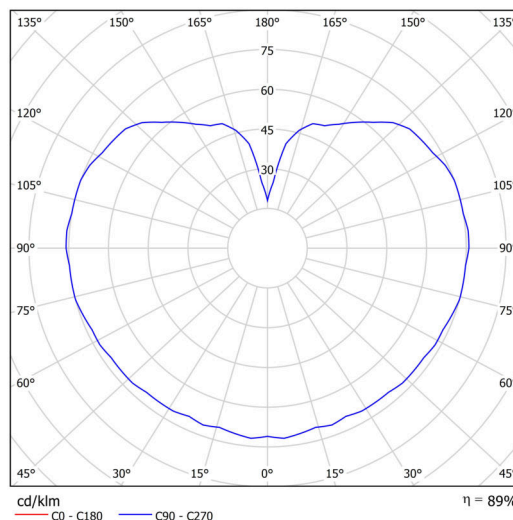

ADRIA P3 HP

Product code: ADR62543

Type: LED-5L08E850Z11/096/a4 NB 4K#

Short description of the luminaire: Stainless steel brushed | pendant high-power LED light ON/OFF | TRIPLEX OPAL hand blown glass shade | rod pendant 80 cm |

Technical

Types of luminaires	Classic on/off
Mounting type	Suspended - rod
Base material	stainless steel steel
Shade material	three-layer glass TRIPLEX OPAL
Base color	brushed stainless steel
Shade color	white
Holding the shade	steel holder
Mounting location	ceiling
Width	400 mm
Length	400 mm
Height	400 mm
Diameter	ø 400 mm
Hinge length	800 mm
mounting holes (diameter)	3xø5mm
Cable entrance	2xø16mm
Energy Class	D
Impact strength	IK01
Operating temperature	from -20°C to +30°C

Electric

Power consumption	52 W
Ingress Protection	IP40
Socket	LED modul
terminal block	snap terminal block
Automatic circuit breaker type B10A	15 pcs
Automatic circuit breaker type B16A	25 pcs
Automatic circuit breaker type C10A	26 pcs
Automatic circuit breaker type C16A	42 pcs

Luminous

Lum. flux of luminaire	7610 lm
Lum. flux of light source	8650 lm
Luminaire efficacy	146 lm/W
Temperature	4000 K
Rated life time LED L80/B10	100000 hours
CRI	Ra80
MacAdam	3
Blue light hazard	Risk group 0

Eulum data for calculation programs are available at