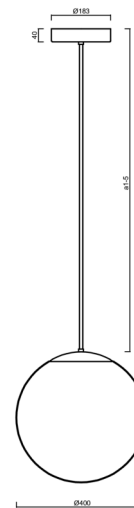

## **ADRIA P3 HP**

---

LED-5L08E850Z11/096/a3 NB 4K#

[WWW.OSMONT.CZ](http://WWW.OSMONT.CZ)

# ADRIA P3 HP

Product code: ADR62542

Type: LED-5L08E850Z11/096/a3 NB 4K#

Short description of the luminaire: Stainless steel brushed | pendant high-power LED light ON/OFF | TRIPLEX OPAL hand blown glass shade | rod pendant 60 cm |

## Technical

Types of luminaires	Classic on/off
Mounting type	Suspended - rod
Base material	stainless steel steel
Shade material	three-layer glass TRIPLEX OPAL
Base color	brushed stainless steel
Shade color	white
Holding the shade	steel holder
Mounting location	ceiling
Width	400 mm
Length	400 mm
Height	400 mm
Diameter	Ø 400 mm
Hinge length	600 mm
mounting holes (diameter)	3xØ5mm
Cable entrance	2xØ16mm
Energy Class	D
Impact strength	IK01
Operating temperature	from -20°C to +30°C