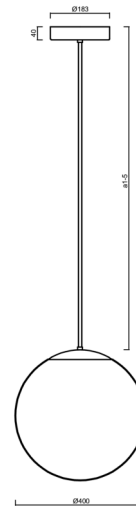

ADRIA P3 HP

LED-5L08E850Z11/096/a2 NB 4K#

WWW.OSMONT.CZ

ADRIA P3 HP

Product code: ADR62541

Type: LED-5L08E850Z11/096/a2 NB 4K#

Short description of the luminaire: Stainless steel brushed | pendant high-power LED light ON/OFF | TRIPLEX OPAL hand blown glass shade| rod pendant 40 cm |

Technical

Types of luminaires	Classic on/off
Mounting type	Suspended - rod
Base material	stainless steel steel
Shade material	three-layer glass TRIPLEX OPAL
Base color	brushed stainless steel
Shade color	white
Holding the shade	steel holder
Mounting location	ceiling
Width	400 mm
Length	400 mm
Height	400 mm
Diameter	ø 400 mm
Hinge length	400 mm
mounting holes (diameter)	3xØ5mm
Cable entrance	2xØ16mm
Energy Class	D
Impact strength	IK01
Operating temperature	from -20°C to +30°C

Eulum data for calculation programs are available at

Logistic

EAN	8591728058654
Weight NTTO	6.05 Kg
Weight BTTO	7.15 Kg
Number of cartons	2 pcs
Package volume	0.081 m ³
Package 1 width	0.405 m
Package 1 length	0.405 m
Package 1 height	0.41 m
Warranty*	60 months

*The warranty for the batteries is valid for 12 months from the date of purchase.

Installation dimensions:

Additional assortment:

Lampshade

Product code	Name	Color	Description	Picture	Drawing
20040	096	white	příslušenství		