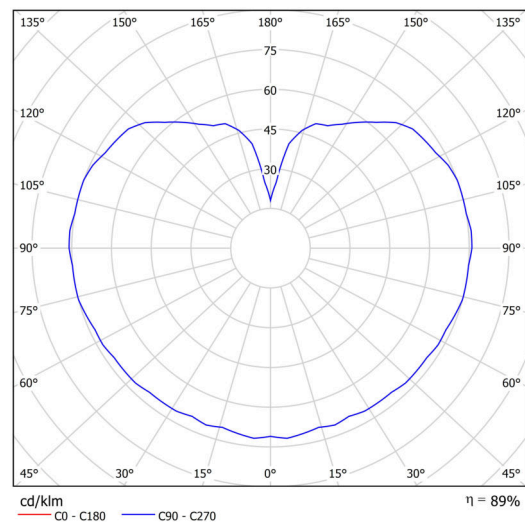

Technical

Types of luminaires	Classic on/off
Mounting type	Suspended - rod
Base material	stainless steel steel
Shade material	three-layer glass TRIPLEX OPAL
Base color	brushed stainless steel
Shade color	white
Holding the shade	steel holder
Mounting location	ceiling
Width	400 mm
Length	400 mm
Height	400 mm
Diameter	ø 400 mm
Hinge length	400 mm
mounting holes (diameter)	3xØ5mm
Cable entrance	2xØ16mm
Energy Class	D
Impact strength	IK01
Operating temperature	from -20°C to +30°C

Luminous

Lum. flux of luminaire	7610 lm
Lum. flux of light source	8650 lm
Luminaire efficacy	146 lm/W
Temperature	4000 K
Rated life time LED L80/B10	100000 hours
CRI	Ra80
MacAdam	3
Blue light hazard	Risk group 0