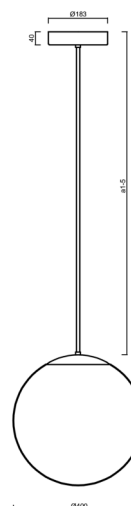

ADRIA P3 HP

LED-5L08E850Z11/096/a1 NB 4K#

WWW.OSMONT.CZ

ADRIA P3 HP

Product code: ADR62540

Type: LED-5L08E850Z11/096/a1 NB 4K#

Short description of the luminaire: Stainless steel brushed | pendant high-power LED light ON/OFF | TRIPLEX OPAL hand blown glass shade | rod pendant 20 cm |

Technical

Types of luminaires	Classic on/off
Mounting type	Suspended - rod
Base material	stainless steel steel
Shade material	three-layer glass TRIPLEX OPAL
Base color	brushed stainless steel
Shade color	white
Holding the shade	steel holder
Mounting location	ceiling
Width	400 mm
Length	400 mm
Height	400 mm
Diameter	Ø 400 mm
Hinge length	200 mm
mounting holes (diameter)	3xØ5mm
Cable entrance	2xØ16mm
Energy Class	D
Impact strength	IK01
Operating temperature	from -20°C to +30°C

Electric

Power consumption	52 W
Ingress Protection	IP40
Socket	LED modul
terminal block	snap terminal block
Automatic circuit breaker type B10A	15 pcs
Automatic circuit breaker type B16A	25 pcs
Automatic circuit breaker type C10A	26 pcs
Automatic circuit breaker type C16A	42 pcs