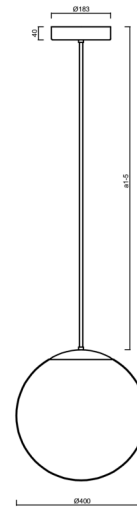

## ADRIA P3 HP

---

LED-5L08E850Z11/096/a5 NL DALI 4K#

[WWW.OSMONT.CZ](http://WWW.OSMONT.CZ)

# ADRIA P3 HP

Product code: ADR62539

Type: LED-5L08E850Z11/096/a5 NL DALI 4K#

Short description of the luminaire: Stainless steel polished | pendant high-power LED light DALI | TRIPLEX OPAL hand blown glass shade | rod pendant 100 cm |

## Technical

Types of luminaires	Dimmable
Mounting type	Suspended - rod
Base material	stainless steel steel
Shade material	three-layer glass TRIPLEX OPAL
Base color	polished stainless steel
Shade color	white
Holding the shade	steel holder
Mounting location	ceiling
Width	400 mm
Length	400 mm
Height	400 mm
Diameter	Ø 400 mm
Hinge length	1000 mm
mounting holes (diameter)	3xØ5mm
Cable entrance	2xØ16mm
Energy Class	D
Impact strength	IK01
Operating temperature	from -20°C to +30°C