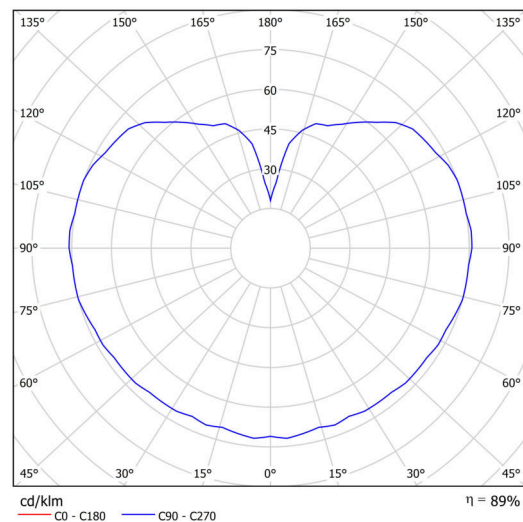

Luminous

Lum. flux of luminaire	7610 lm
Lum. flux of light source	8650 lm
Luminaire efficacy	146 lm/W
Temperature	4000 K
Rated life time LED L80/B10	100000 hours
CRI	Ra80
MacAdam	3
Blue light hazard	Risk group 0