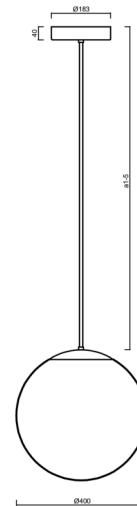

## ADRIA P3 HP

---

LED-5L08E850Z11/096/a4 NL DALI 4K#

[WWW.OSMONT.CZ](http://WWW.OSMONT.CZ)

# ADRIA P3 HP

Product code: ADR62538

Type: LED-5L08E850Z11/096/a4 NL DALI 4K#

Short description of the luminaire: Stainless steel polished | pendant high-power LED light DALI | TRIPLEX OPAL hand blown glass shade | rod pendant 80 cm |

## Technical

Types of luminaires	Dimmable
Mounting type	Suspended - rod
Base material	stainless steel steel
Shade material	three-layer glass TRIPLEX OPAL
Base color	polished stainless steel
Shade color	white
Holding the shade	steel holder
Mounting location	ceiling
Width	400 mm
Length	400 mm
Height	400 mm
Diameter	Ø 400 mm
Hinge length	800 mm
mounting holes (diameter)	3xØ5mm
Cable entrance	2xØ16mm
Energy Class	D
Impact strength	IK01
Operating temperature	from -20°C to +30°C

## Lampshade

Product code	Name	Color	Description	Picture	Drawing
20040	096	white	příslušenství		