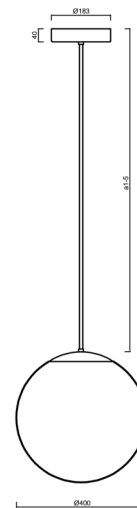

ADRIA P3 HP

LED-5L08E850Z11/096/a1 NL DALI 4K#

WWW.OSMONT.CZ

ADRIA P3 HP

Product code: ADR62535

Type: LED-5L08E850Z11/096/a1 NL DALI 4K#

Short description of the luminaire: Stainless steel polished | pendant high-power LED light DALI | TRIPLEX OPAL hand blown glass shade | rod pendant 20 cm |

Technical

Types of luminaires	Dimmable
Mounting type	Suspended - rod
Base material	stainless steel steel
Shade material	three-layer glass TRIPLEX OPAL
Base color	polished stainless steel
Shade color	white
Holding the shade	steel holder
Mounting location	ceiling
Width	400 mm
Length	400 mm
Height	400 mm
Diameter	Ø 400 mm
Hinge length	200 mm
mounting holes (diameter)	3xØ5mm
Cable entrance	2xØ16mm
Energy Class	D
Impact strength	IK01
Operating temperature	from -20°C to +30°C

Eulum data for calculation programs are available at

Logistic

EAN	8591728058593
Weight NTTO	6 Kg
Weight BTTO	7.1 Kg
Number of cartons	2 pcs
Package volume	0.081 m ³
Package 1 width	0.405 m
Package 1 length	0.405 m
Package 1 height	0.41 m
Warranty*	60 months

*The warranty for the batteries is valid for 12 months from the date of purchase.

Installation dimensions:

Additional assortment:

Lampshade

Product code	Name	Color	Description	Picture	Drawing
20040	096	white	příslušenství		