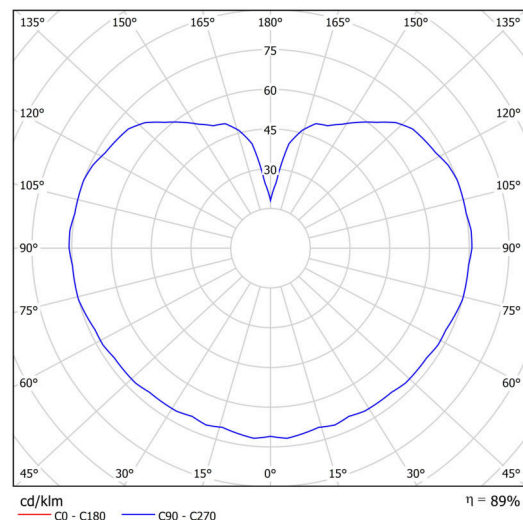

Luminous

Lum. flux of luminaire	7610 lm
Lum. flux of light source	8650 lm
Luminaire efficacy	146 lm/W
Temperature	4000 K
Rated life time LED L80/B10	100000 hours
CRI	Ra80
MacAdam	3
Blue light hazard	Risk group 0