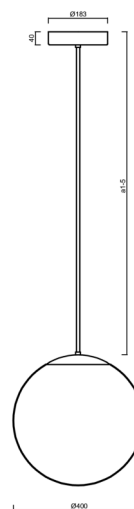

# ADRIA P3 HP

Product code: ADR62534

Type: LED-5L08E850Z11/096/a5 NL 4K#

Short description of the luminaire: Stainless steel polished | pendant high-power LED light ON/OFF | TRIPLEX OPAL hand blown glass shade | rod pendant 100 cm |

## Technical

Types of luminaires	Classic on/off
Mounting type	Suspended - rod
Base material	stainless steel steel
Shade material	three-layer glass TRIPLEX OPAL
Base color	polished stainless steel
Shade color	white
Holding the shade	steel holder
Mounting location	ceiling
Width	400 mm
Length	400 mm
Height	400 mm
Diameter	ø 400 mm
Hinge length	1000 mm
mounting holes (diameter)	3xø5mm
Cable entrance	2xø16mm
Energy Class	D
Impact strength	IK01
Operating temperature	from -20°C to +30°C

Eulum data for calculation programs are available at

Logistic

EAN	8591728058586
Weight NTTO	6.2 Kg
Weight BTTO	7.3 Kg
Number of cartons	2 pcs
Package volume	0.081 m <sup>3</sup>
Package 1 width	0.405 m
Package 1 length	0.405 m
Package 1 height	0.41 m
Warranty*	60 months