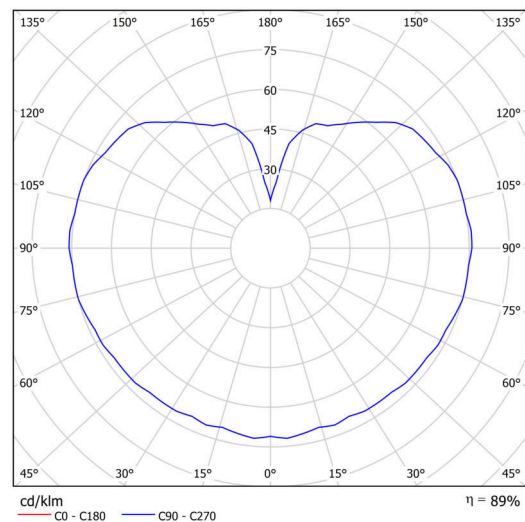

Technical

Types of luminaires	Classic on/off
Mounting type	Suspended - rod
Base material	stainless steel steel
Shade material	three-layer glass TRIPLEX OPAL
Base color	polished stainless steel
Shade color	white
Holding the shade	steel holder
Mounting location	ceiling
Width	400 mm
Length	400 mm
Height	400 mm
Diameter	Ø 400 mm
Hinge length	200 mm
mounting holes (diameter)	3xØ5mm
Cable entrance	2xØ16mm
Energy Class	D
Impact strength	IK01
Operating temperature	from -20°C to +30°C

Luminous

Lum. flux of luminaire	7610 lm
Lum. flux of light source	8650 lm
Luminaire efficacy	146 lm/W
Temperature	4000 K
Rated life time LED L80/B10	100000 hours
CRI	Ra80
MacAdam	3
Blue light hazard	Risk group 0