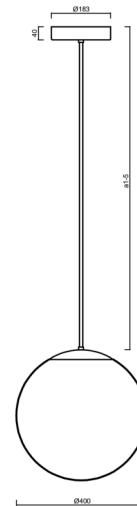

ADRIA P3 HP

LED-5L08E850Z11/096/a1 NL 4K#

WWW.OSMONT.CZ

ADRIA P3 HP

Product code: ADR62530

Type: LED-5L08E850Z11/096/a1 NL 4K#

Short description of the luminaire: Stainless steel polished | pendant high-power LED light ON/OFF | TRIPLEX OPAL hand blown glass shade | rod pendant 20 cm |

Technical

Types of luminaires	Classic on/off
Mounting type	Suspended - rod
Base material	stainless steel steel
Shade material	three-layer glass TRIPLEX OPAL
Base color	polished stainless steel
Shade color	white
Holding the shade	steel holder
Mounting location	ceiling
Width	400 mm
Length	400 mm
Height	400 mm
Diameter	Ø 400 mm
Hinge length	200 mm
mounting holes (diameter)	3xØ5mm
Cable entrance	2xØ16mm
Energy Class	D
Impact strength	IK01
Operating temperature	from -20°C to +30°C

Eulum data for calculation programs are available at

Logistic

EAN	8591728058548
Weight NTTO	6 Kg
Weight BTTO	7.1 Kg
Number of cartons	2 pcs
Package volume	0.081 m ³
Package 1 width	0.405 m
Package 1 length	0.405 m
Package 1 height	0.41 m
Warranty*	60 months

*The warranty for the batteries is valid for 12 months from the date of purchase.

Installation dimensions:

Additional assortment:

Lampshade

Product code	Name	Color	Description	Picture	Drawing
20040	096	white	příslušenství		