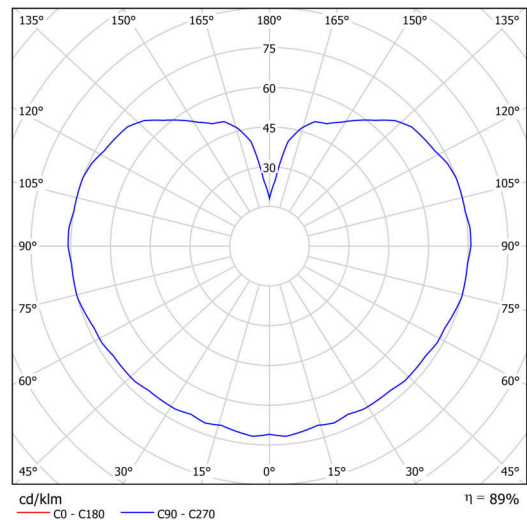

Luminous

Lum. flux of luminaire	7610 lm
Lum. flux of light source	8650 lm
Luminaire efficacy	146 lm/W
Temperature	4000 K
Rated life time LED L80/B10	100000 hours
CRI	Ra80
MacAdam	3
Blue light hazard	Risk group 0