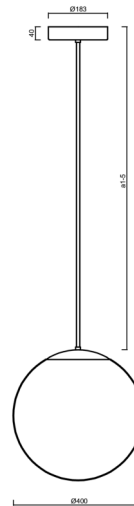

ADRIA P3 HP

LED-5L08E850Z11/096/a4 MS DALI 4K#

WWW.OSMONT.CZ

ADRIA P3 HP

Product code: ADR62528

Type: LED-5L08E850Z11/096/a4 MS DALI 4K#

Short description of the luminaire: Brass polished | pendant high-power LED light DALI | TRIPLEX OPAL hand blown glass shade | rod pendant 80 cm |

Technical

Types of luminaires	Dimmable
Mounting type	Suspended - rod
Base material	brass
Shade material	three-layer glass TRIPLEX OPAL
Base color	polished brass
Shade color	white
Holding the shade	steel holder
Mounting location	ceiling
Width	400 mm
Length	400 mm
Height	400 mm
Diameter	ø 400 mm
Hinge length	800 mm
mounting holes (diameter)	3x5mm
Cable entrance	2x16mm
Energy Class	D
Impact strength	IK01
Operating temperature	from -20°C to +30°C

Eulum data for calculation programs are available at

Logistic

EAN	8591728058524
Weight NTTO	6.15 Kg
Weight BTTO	7.25 Kg
Number of cartons	2 pcs
Package volume	0.081 m ³
Package 1 width	0.405 m
Package 1 length	0.405 m
Package 1 height	0.41 m
Warranty*	60 months

*The warranty for the batteries is valid for 12 months from the date of purchase.

Installation dimensions:

Additional assortment:

Lampshade

Product code	Name	Color	Description	Picture	Drawing
20040	096	white	příslušenství	