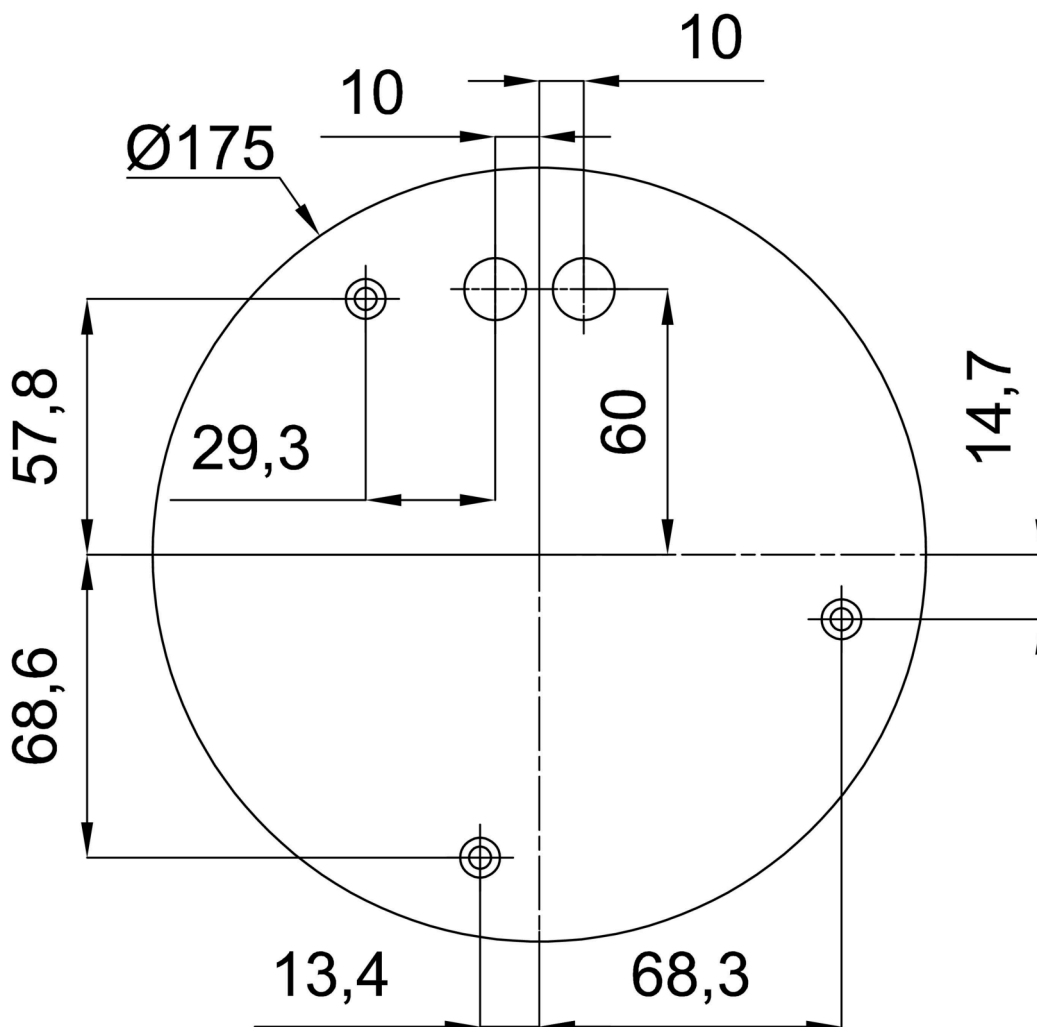

Technical

Types of luminaires	Dimmable
Mounting type	Suspended - rod
Base material	brass
Shade material	three-layer glass TRIPLEX OPAL
Base color	polished brass
Shade color	white
Holding the shade	steel holder
Mounting location	ceiling
Width	400 mm
Length	400 mm
Height	400 mm
Diameter	ø 400 mm
Hinge length	800 mm
mounting holes (diameter)	3x5mm
Cable entrance	2x16mm
Energy Class	D
Impact strength	IK01
Operating temperature	from -20°C to +30°C

Eulum data for calculation programs are available at

Logistic

EAN	8591728058524
Weight NTTO	6.15 Kg
Weight BTTO	7.25 Kg
Number of cartons	2 pcs
Package volume	0.081 m ³
Package 1 width	0.405 m
Package 1 length	0.405 m
Package 1 height	0.41 m
Warranty*	60 months

*The warranty for the batteries is valid for 12 months from the date of purchase.

Installation dimensions:

Additional assortment:

Lampshade

Product code	Name	Color	Description	Picture	Drawing
20040	096	white	příslušenství	