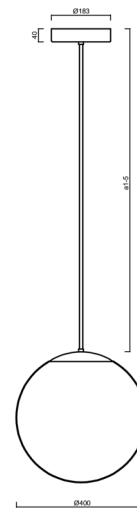

ADRIA P3 HP

LED-5L08E850Z11/096/a4 MS 4K#

WWW.OSMONT.CZ

ADRIA P3 HP

Product code: ADR62523

Type: LED-5L08E850Z11/096/a4 MS 4K#

Short description of the luminaire: Brass polished | pendant high-power LED light ON/OFF | TRIPLEX OPAL hand blown glass shade | rod pendant 80 cm |

Technical

Types of luminaires	Classic on/off
Mounting type	Suspended - rod
Base material	brass
Shade material	three-layer glass TRIPLEX OPAL
Base color	polished brass
Shade color	white
Holding the shade	steel holder
Mounting location	ceiling
Width	400 mm
Length	400 mm
Height	400 mm
Diameter	ø 400 mm
Hinge length	800 mm
mounting holes (diameter)	3x5mm
Cable entrance	2x16mm
Energy Class	D
Impact strength	IK01
Operating temperature	from -20°C to +30°C

Eulum data for calculation programs are available at

Logistic

EAN	8591728058470
Weight NTTO	6.15 Kg
Weight BTTO	7.25 Kg
Number of cartons	2 pcs
Package volume	0.081 m ³
Package 1 width	0.405 m
Package 1 length	0.405 m
Package 1 height	0.41 m
Warranty*	60 months

*The warranty for the batteries is valid for 12 months from the date of purchase.

Installation dimensions:

Additional assortment:

Lampshade

Product code	Name	Color	Description	Picture	Drawing
20040	096	white	příslušenství		