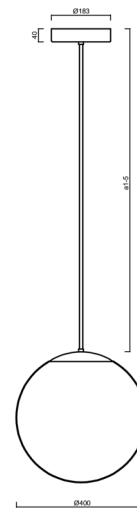

ADRIA P3 HP

LED-5L08E850Z11/096/a3 MS 4K#

WWW.OSMONT.CZ

ADRIA P3 HP

Product code: ADR62522

Type: LED-5L08E850Z11/096/a3 MS 4K#

Short description of the luminaire: Brass polished | pendant high-power LED light ON/OFF | TRIPLEX OPAL hand blown glass shade | rod pendant 60 cm |

Technical

Types of luminaires	Classic on/off
Mounting type	Suspended - rod
Base material	brass
Shade material	three-layer glass TRIPLEX OPAL
Base color	polished brass
Shade color	white
Holding the shade	steel holder
Mounting location	ceiling
Width	400 mm
Length	400 mm
Height	400 mm
Diameter	Ø 400 mm
Hinge length	600 mm
mounting holes (diameter)	3xØ5mm
Cable entrance	2xØ16mm
Energy Class	D
Impact strength	IK01
Operating temperature	from -20°C to +30°C

Eulum data for calculation programs are available at

Logistic

EAN	8591728058463
Weight NTTO	6.1 Kg
Weight BTTO	7.2 Kg
Number of cartons	2 pcs
Package volume	0.081 m ³
Package 1 width	0.405 m
Package 1 length	0.405 m
Package 1 height	0.41 m
Warranty*	60 months

*The warranty for the batteries is valid for 12 months from the date of purchase.

Installation dimensions:

Additional assortment:

Lampshade

Product code	Name	Color	Description	Picture	Drawing
20040	096	white	příslušenství		