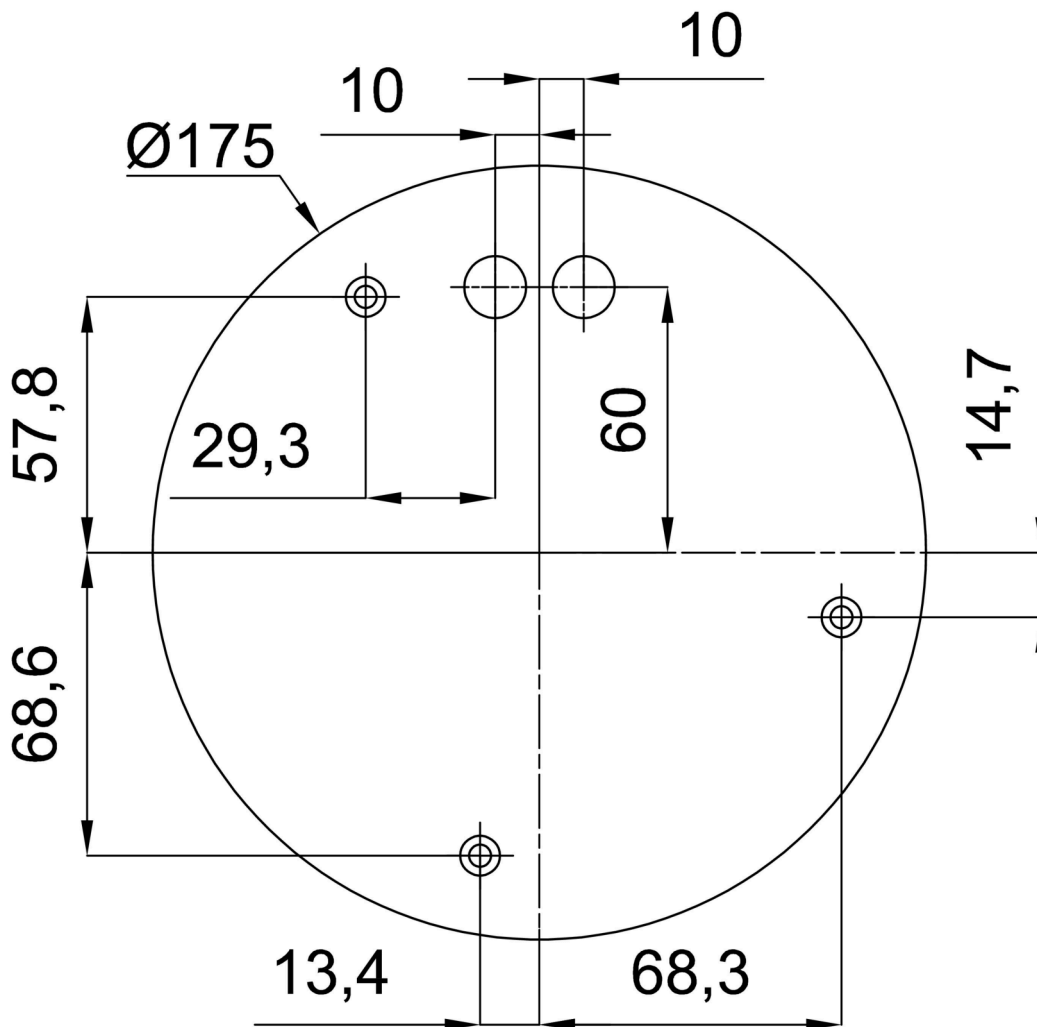

Technical

Types of luminaires	Classic on/off
Mounting type	Suspended - rod
Base material	brass
Shade material	three-layer glass TRIPLEX OPAL
Base color	polished brass
Shade color	white
Holding the shade	steel holder
Mounting location	ceiling
Width	400 mm
Length	400 mm
Height	400 mm
Diameter	Ø 400 mm
Hinge length	600 mm
mounting holes (diameter)	3xØ5mm
Cable entrance	2xØ16mm
Energy Class	D
Impact strength	IK01
Operating temperature	from -20°C to +30°C

Eulum data for calculation programs are available at

Logistic

EAN	8591728058463
Weight NTTO	6.1 Kg
Weight BTTO	7.2 Kg
Number of cartons	2 pcs
Package volume	0.081 m ³
Package 1 width	0.405 m
Package 1 length	0.405 m
Package 1 height	0.41 m
Warranty*	60 months

*The warranty for the batteries is valid for 12 months from the date of purchase.

Installation dimensions:

Additional assortment:

Lampshade

Product code	Name	Color	Description	Picture	Drawing
20040	096	white	příslušenství		