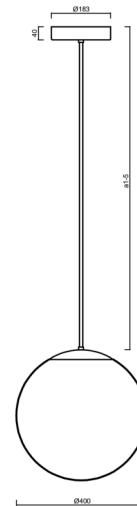

## ADRIA P3 HP

---

LED-5L08E850Z11/096/a2 MS 4K#

[WWW.OSMONT.CZ](http://WWW.OSMONT.CZ)

# ADRIA P3 HP

Product code: ADR62521

Type: LED-5L08E850Z11/096/a2 MS 4K#

Short description of the luminaire: Brass polished | pendant high-power LED light ON/OFF | TRIPLEX OPAL hand blown glass shade | rod pendant 40 cm |

## Technical

Types of luminaires	Classic on/off
Mounting type	Suspended - rod
Base material	brass
Shade material	three-layer glass TRIPLEX OPAL
Base color	polished brass
Shade color	white
Holding the shade	steel holder
Mounting location	ceiling
Width	400 mm
Length	400 mm
Height	400 mm
Diameter	ø 400 mm
Hinge length	400 mm
mounting holes (diameter)	3x5mm
Cable entrance	2x16mm
Energy Class	D
Impact strength	IK01
Operating temperature	from -20°C to +30°C

## Lampshade

Product code	Name	Color	Description	Picture	Drawing
20040	096	white	příslušenství		