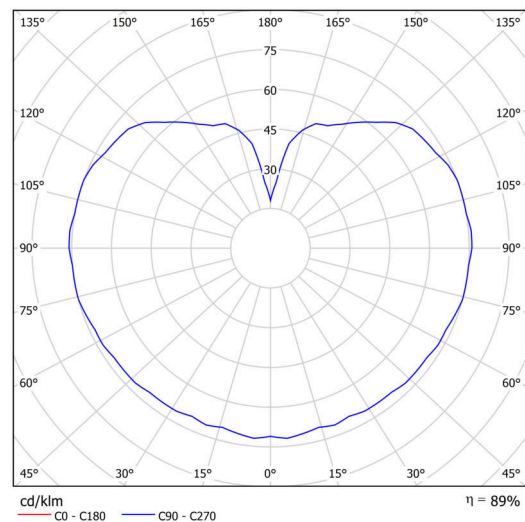

Luminous

Lum. flux of luminaire	7610 lm
Lum. flux of light source	8650 lm
Luminaire efficacy	146 lm/W
Temperature	4000 K
Rated life time LED L80/B10	100000 hours
CRI	Ra80
MacAdam	3
Blue light hazard	Risk group 0