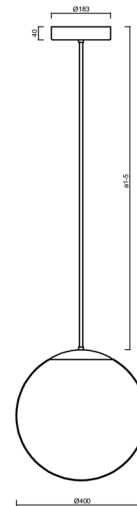

ADRIA P3 HP

LED-5L08E850Z11/096/a4 C DALI 4K#

WWW.OSMONT.CZ

ADRIA P3 HP

Product code: ADR62518

Type: LED-5L08E850Z11/096/a4 C DALI 4K#

Short description of the luminaire: Black colour | pendant high-power LED light DALI | TRIPLEX OPAL hand blown glass shade | rod pendant 80 cm |

Technical

Types of luminaires	Dimmable
Mounting type	Suspended - rod
Base material	steel
Shade material	three-layer glass TRIPLEX OPAL
Base color	black Ral9005
Shade color	white
Holding the shade	steel holder
Mounting location	ceiling
Width	400 mm
Length	400 mm
Height	400 mm
Diameter	ø 400 mm
Hinge length	800 mm
mounting holes (diameter)	3x5mm
Cable entrance	2x16mm
Energy Class	D
Impact strength	IK01
Operating temperature	from -20°C to +30°C

Eulum data for calculation programs are available at

Logistic

EAN	8591728058425
Weight NTTO	6.15 Kg
Weight BTTO	7.25 Kg
Number of cartons	2 pcs
Package volume	0.081 m ³
Package 1 width	0.405 m
Package 1 length	0.405 m
Package 1 height	0.41 m
Warranty*	60 months

*The warranty for the batteries is valid for 12 months from the date of purchase.

Installation dimensions:

Additional assortment:

Lampshade

Product code	Name	Color	Description	Picture	Drawing
20040	096	white	příslušenství		